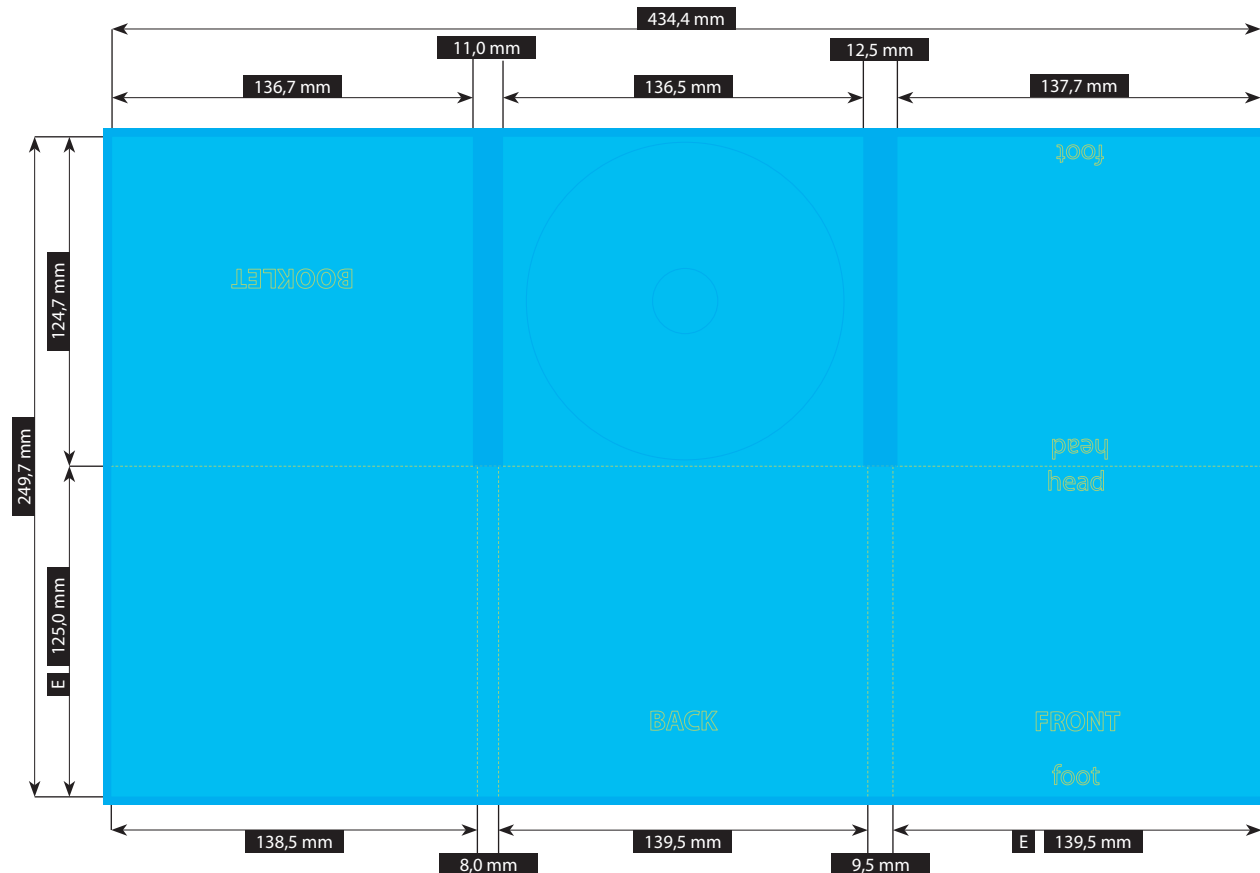

### File-format/Bleed

Important information such as images and texts which are not intended to be cut off need to be placed 3-4 mm away from the border of the page.

**3 mm bleed**

Crop marks are not necessary!

### Resolution

Images should at least have a resolution of 300 dpi.

### Color/Color spectrum

Exclusively CMYK or grayscales

### Fonts

Avoid the usage of fonts under 5 pt.  
All fonts must be embedded or converted into outlines.

FILE-FORMAT  
WITH BLEED  
460,5 x 256,0 mm

ENDFORMAT (E)  
139,5 x 125,0 mm

Illustrations are scaled to 35%.