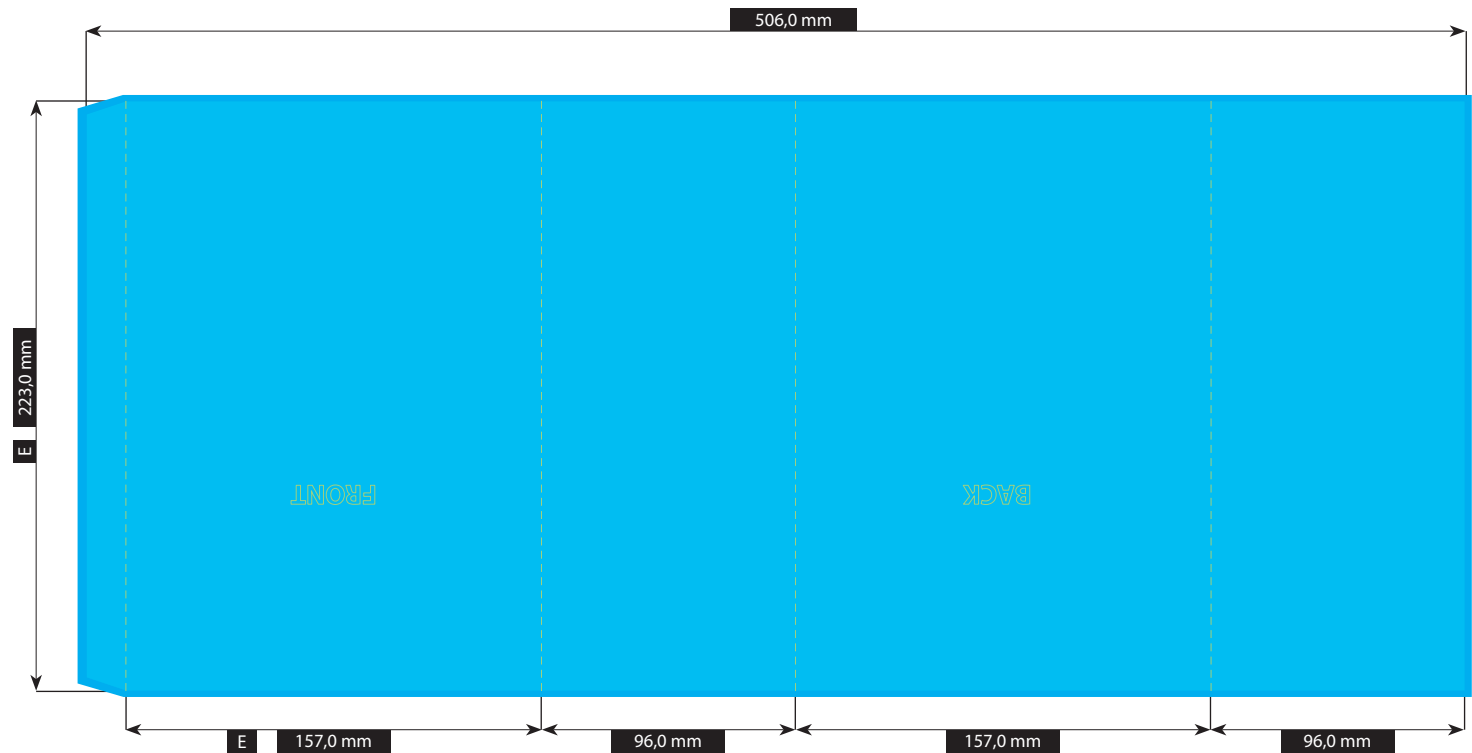

## BANDEROLE/O-CARD 157 X 223 MM

96 MM SPINE

Please consider the general printing specifications and the general product information.

### File-format/Bleed

Important information such as images and texts which are not intended to be cut off need to be placed 3-4 mm away from the border of the page.

**3 mm bleed**

Crop marks are not necessary!

### Resolution

Images should at least have a resolution of 300 dpi.

### Fonts

Avoid the usage of fonts under 5 pt.  
All fonts must be embedded or converted into outlines.

Illustrations are scaled to 35%.

FILE-FORMAT  
WITH BLEED  
512 x 229 mm

ENDFORMAT (E)  
157,0 x 223 mm