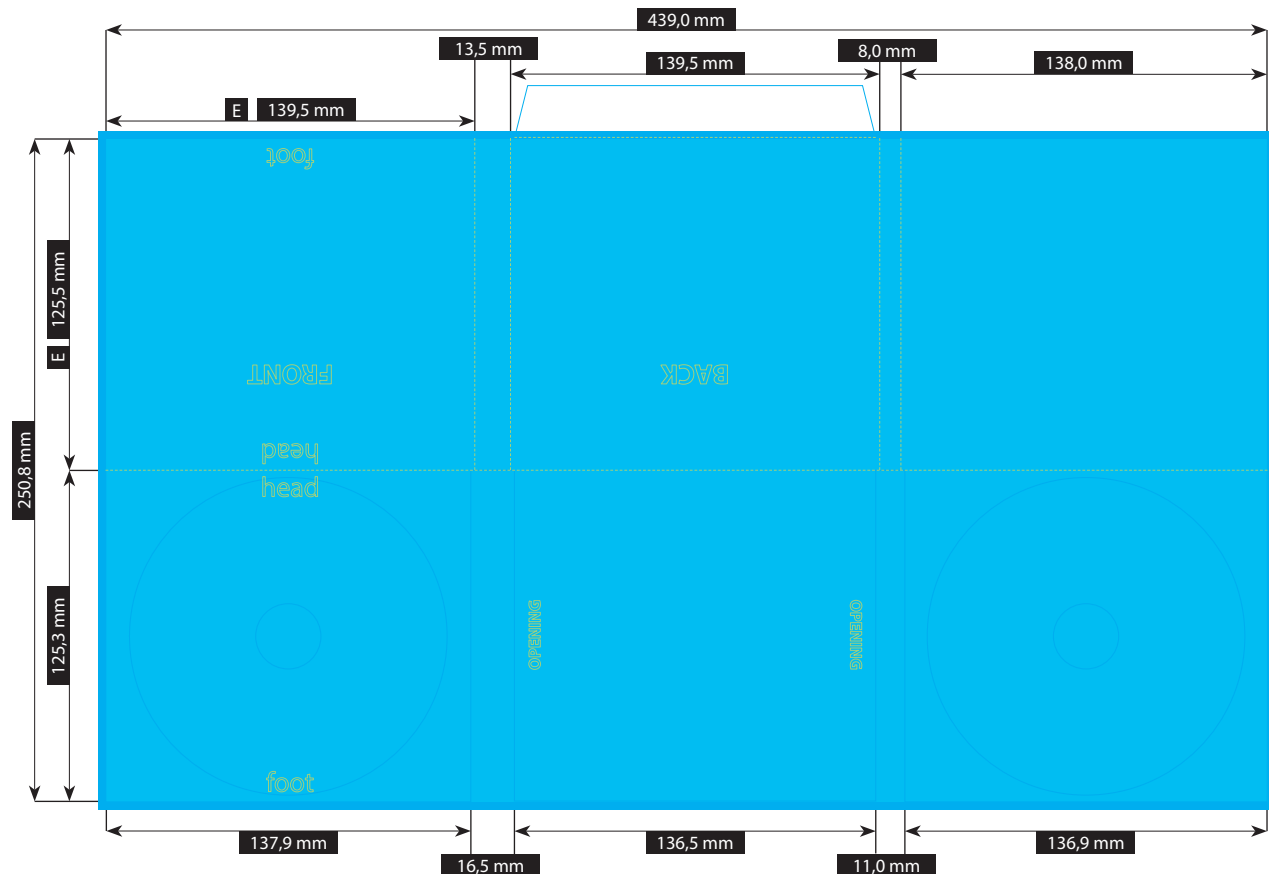

File-format/Bleed

Important information such as images and texts which are not intended to be cut off need to be placed 3-4 mm away from the border of the page.

3 mm bleed

Crop marks are not necessary!

Resolution

Images should at least have a resolution of 300 dpi.

Color/Color spectrum

Exclusively CMYK or grayscales

Fonts

Avoid the usage of fonts under 5 pt.
All fonts must be embedded or converted into outlines.

Illustrations are scaled to 35%.

FILE-FORMAT
WITH BLEED
445,0 x 256,8 mm

ENDFORMAT (E)
139,5 x 125,5 mm

VER280

Stand: 06/2026