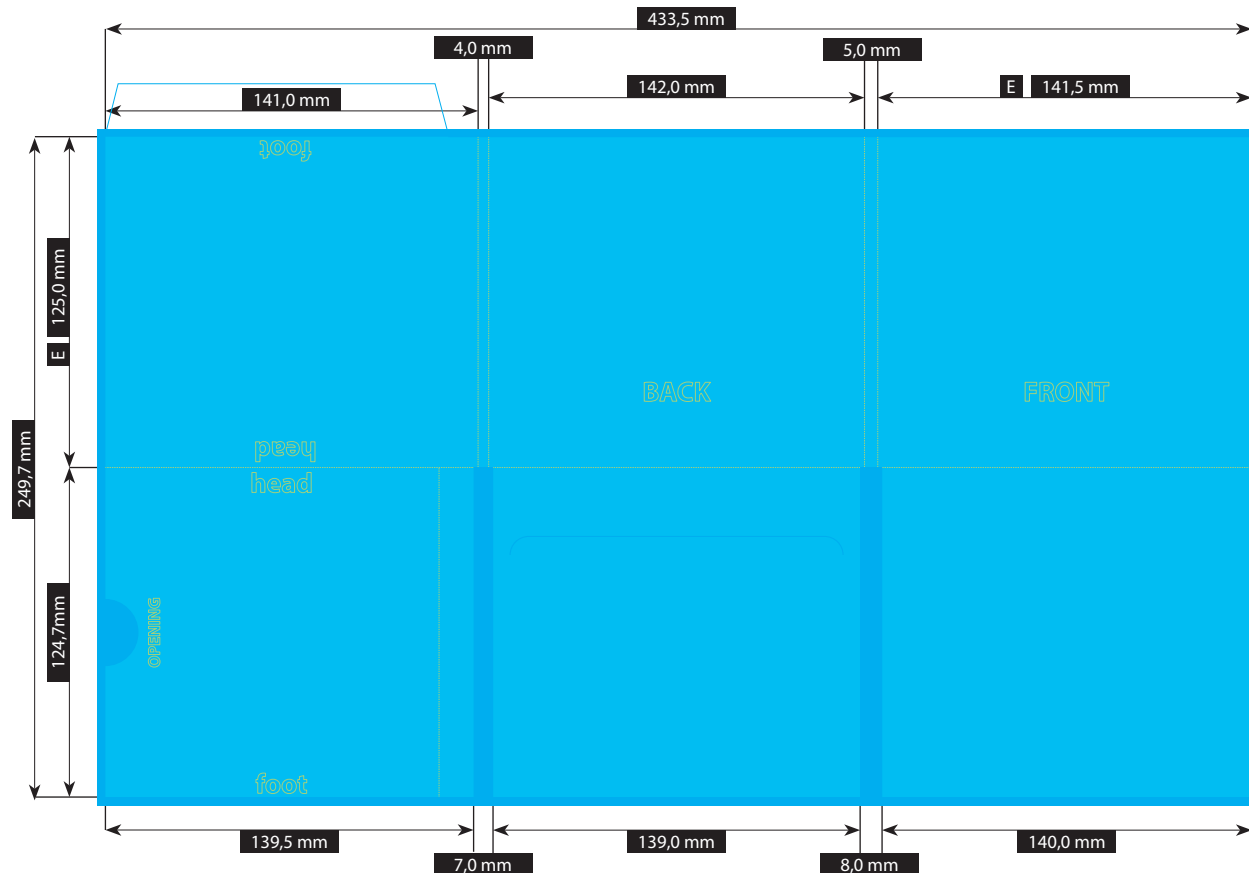

Formats

Exclusively PDF, JPG, TIFF-Files

File-format/Bleed

Important information such as images and texts which are not intended to be cut off need to be placed 3-4 mm away from the border of the page.

3 mm bleed

Crop marks are not necessary!

Resolution

Images should at least have a resolution of 300 dpi.

Color/Color spectrum

Exclusively CMYK or grayscales

Fonts

Avoid the usage of fonts under 5 pt.
All fonts must be embedded or converted into outlines.

FILE-FORMAT
WITH BLEED
439,5 x 256,0 mm

ENDFORMAT (E)
141,5 x 125,0 mm

Illustrations are scaled to 35%.