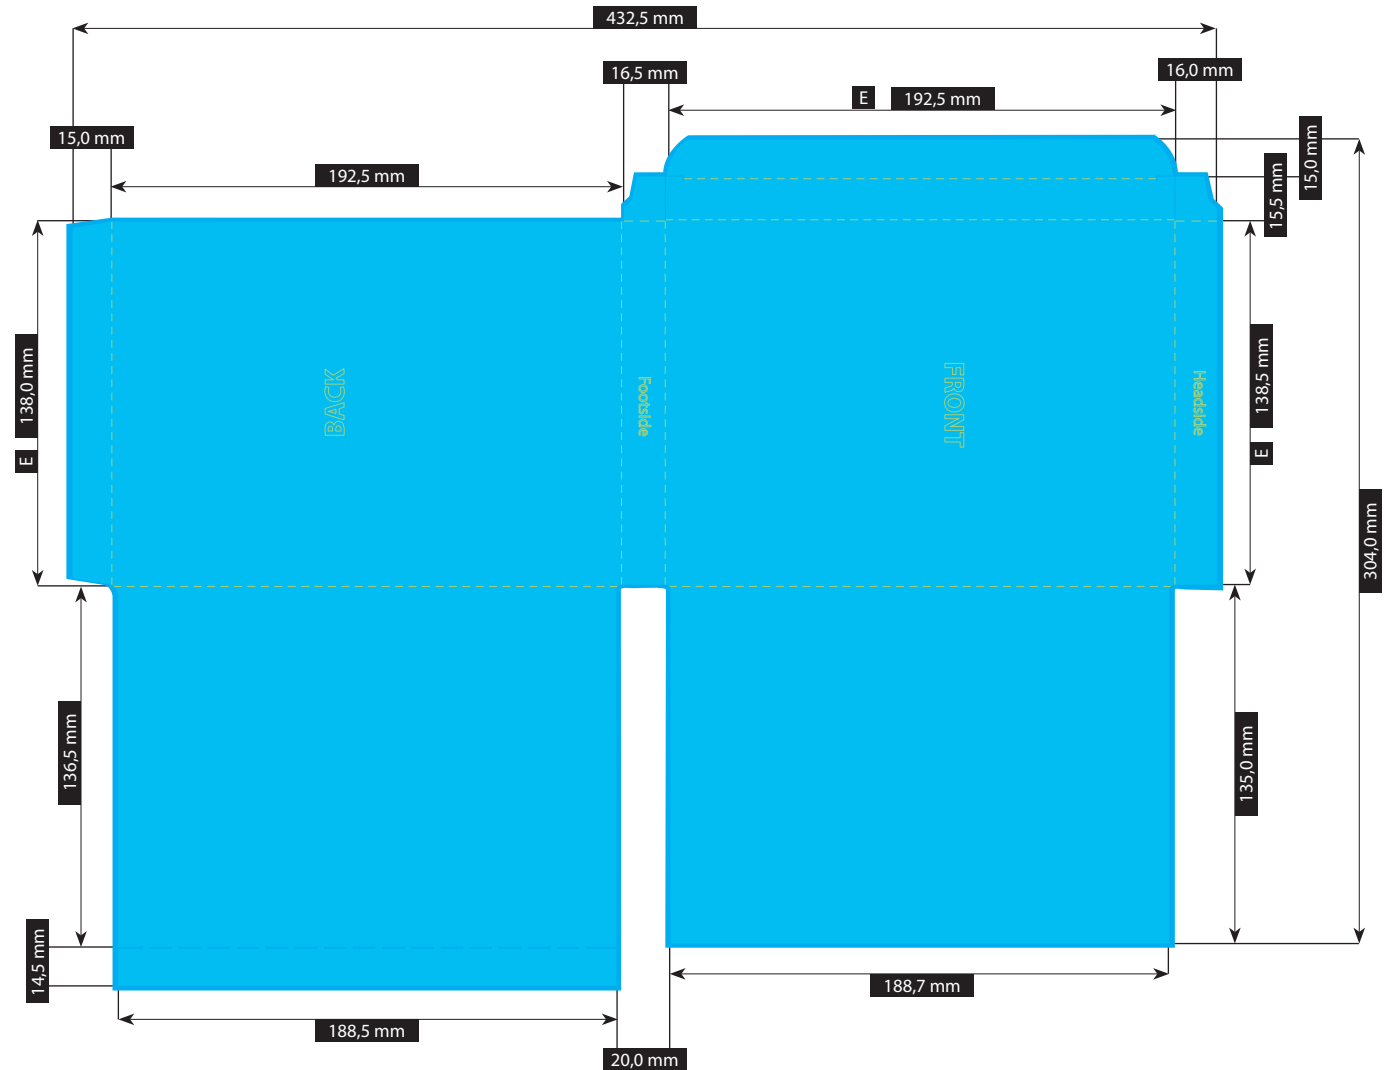

SPECIFICATION

SLIPCASE 138,5 X 192,5 MM

WITH INNER FLAPS FOR DVD CASE

Please consider the general printing specifications and the general product information.

Formats

Exclusively PDF, JPG, TIFF-Files

File-format/Bleed

Important information such as images and texts which are not intended to be cut off need to be placed 3-4 mm away from the border of the page.

3 mm bleed

Crop marks are not necessary!

Resolution

Images should at least have a resolution of 300 dpi.

Color/Color spectrum

Exclusively CMYK or grayscales

Fonts

Avoid the usage of fonts under 5 pt.
All fonts must be embedded or converted into outlines.

Illustrations are scaled to 35%.

FILE-FORMAT
WITH BLEED
438,5 x 310,0 mm

ENDFORMAT (E)
138,5 x 192,5 mm

VER269

Stand: 06/2026