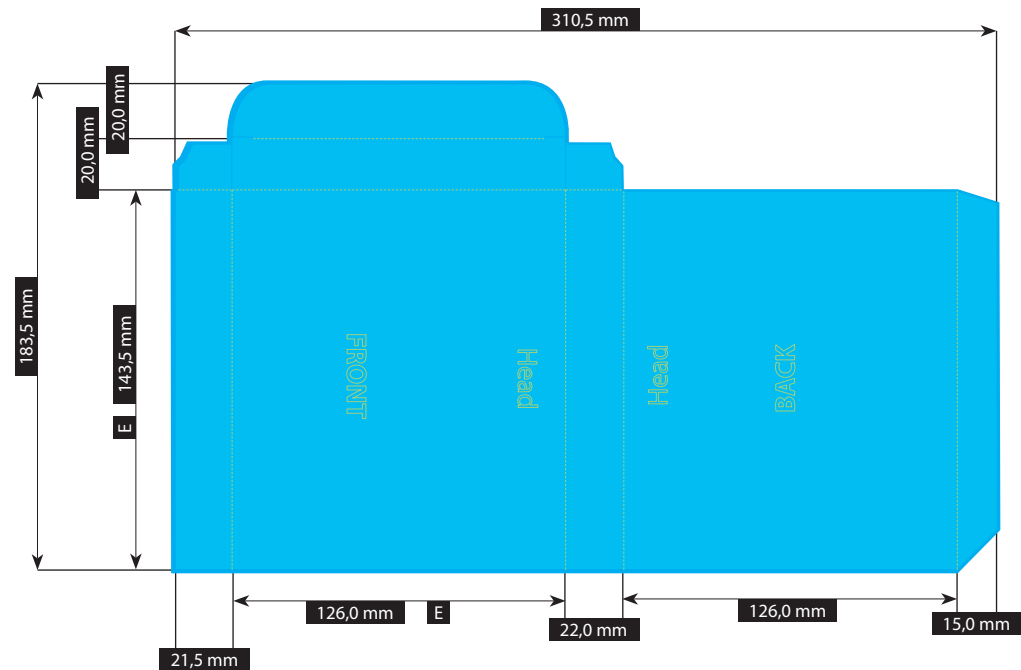

SPECIFICATION

SCLIPCASE WITH 22 MM SPINE

143 X 126 MM

Please consider the general printing specifications and the general product information.

Formats

Exclusively PDF, JPG, TIFF-Files

File-format/Bleed

Important information such as images and texts which are not intended to be cut off need to be placed 3-4 mm away from the border of the page.

3 mm bleed

Crop marks are not necessary!

Resolution

Images should at least have a resolution of 300 dpi.

Color/Color spectrum

Exclusively CMYK or grayscales

Fonts

Avoid the usage of fonts under 5 pt.
All fonts must be embedded or converted into outlines.

Illustrations are scaled to 35%.

FILE-FORMAT
WITH BLEED
316,5 x 189,5 mm

ENDFORMAT (E)
126,0 x 143,5 mm

VER267

Stand: 06/2026 · SCHUBER #267