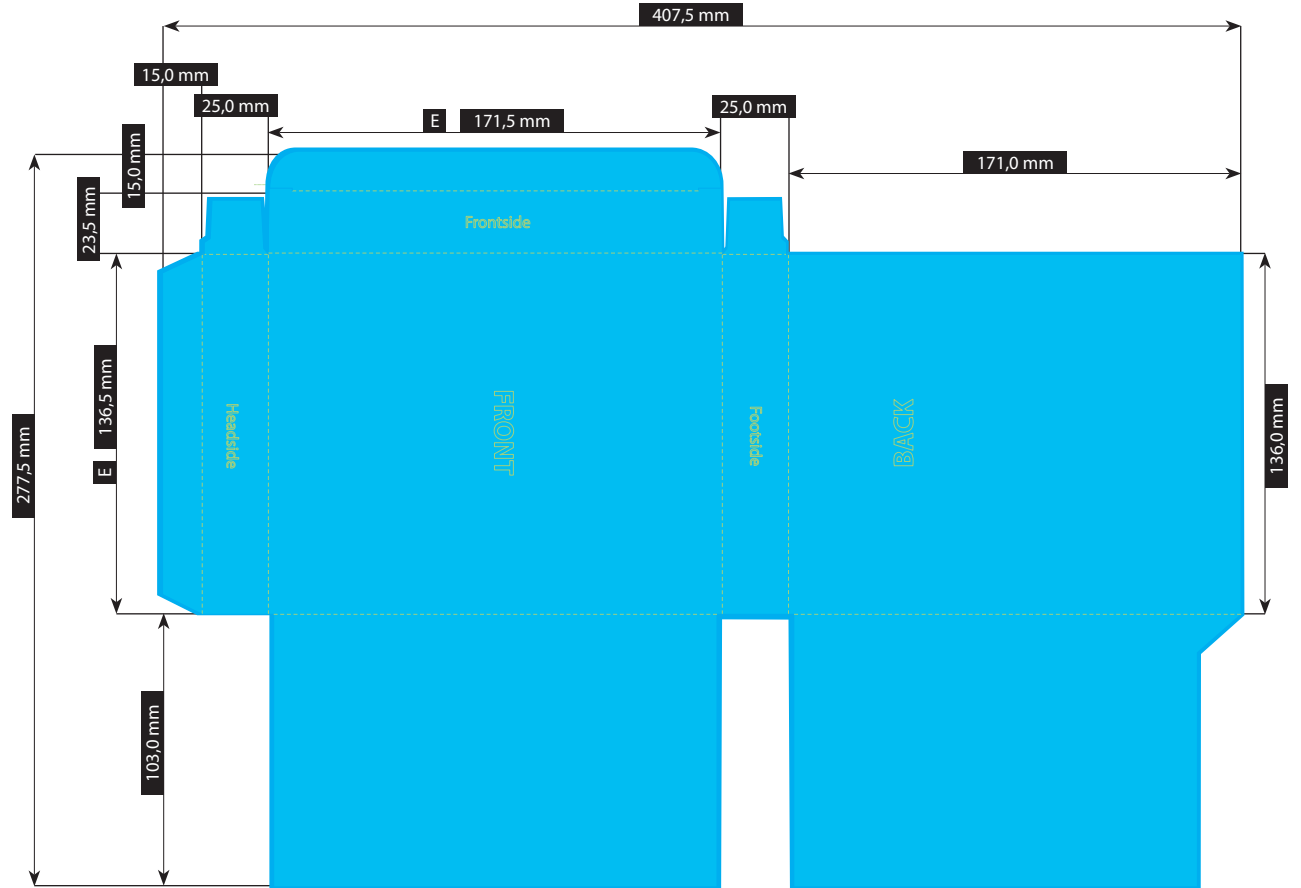

### File-format/Bleed

Important information such as images and texts which are not intended to be cut off need to be placed 3-4 mm away from the border of the page.

**3 mm bleed**

Crop marks are not necessary!

### Resolution

Images should at least have a resolution of 300 dpi.

### Fonts

Avoid the usage of fonts under 5 pt.  
All fonts must be embedded or converted into outlines.

Illustrations are scaled to 35%.

FILE-FORMAT  
WITH BLEED  
413,5 x 283,5 mm

ENDFORMAT (E)  
136,5 x 171,5 mm