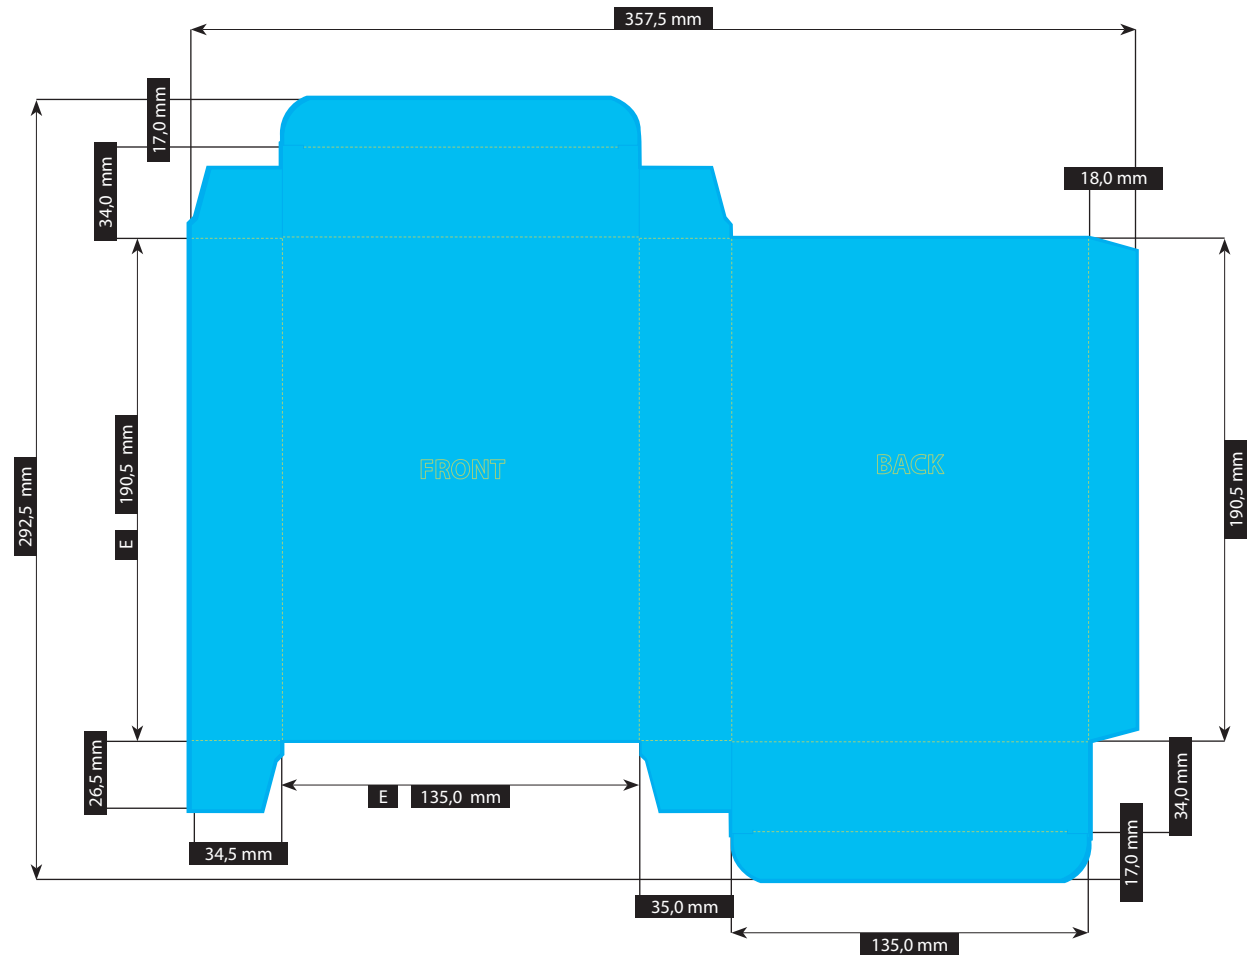

File-format/Bleed

Important information such as images and texts which are not intended to be cut off need to be placed 3-4 mm away from the border of the page.

3 mm bleed

Crop marks are not necessary!

Resolution

Images should at least have a resolution of 300 dpi.

Color/Color spectrum

Exclusively CMYK or grayscales

Fonts

Avoid the usage of fonts under 5 pt.
All fonts must be embedded or converted into outlines.

Illustrations are scaled to 35%.

FILE-FORMAT
WITH BLEED
363,5 x 298,5 mm

ENDFORMAT (E)
135,0 x 190,5 mm

VER265

Stand: 06/2026