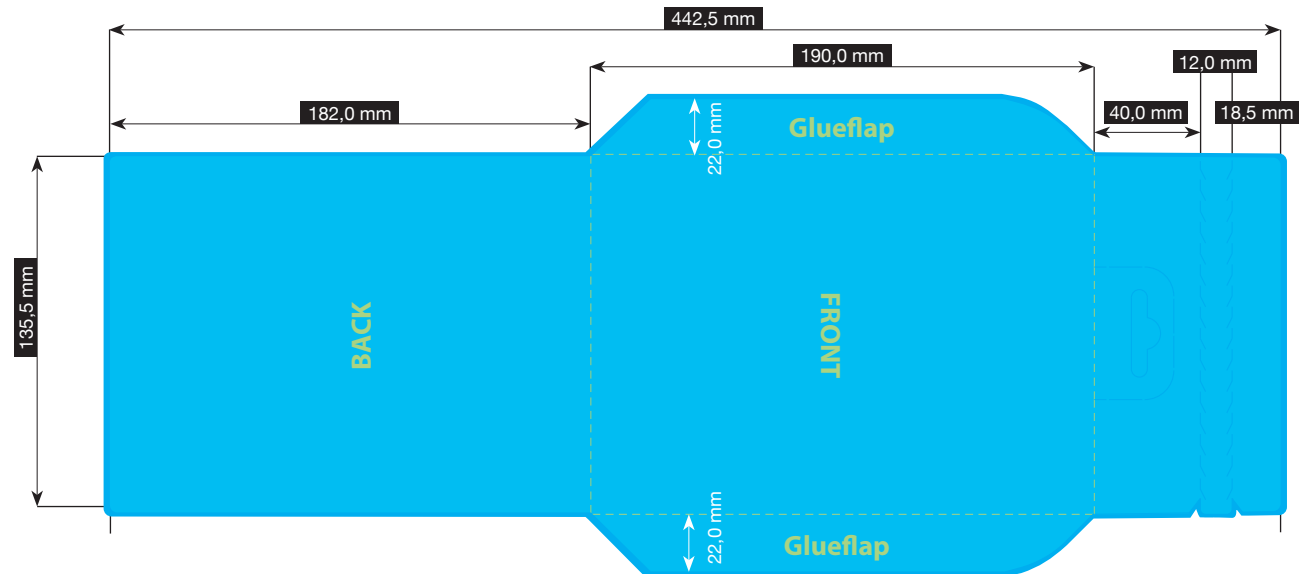

SPECIFICATION

ENVELOPE/CARDBOARD POCKET

136 X 190 MM INCL. LID FLAP
AND EURO HOLE

Please consider the general printing specifications and the general product information.

Formats

Exclusively PDF, JPG, TIFF-Files

File-format/Bleed

Important information such as images and texts which are not intended to be cut off need to be placed 3-4 mm away from the border of the page.

3 mm bleed

Crop marks are not necessary!

Resolution

Images should at least have a resolution of 300 dpi.

Color/Color spectrum

Exclusively CMYK or grayscales

Fonts

Avoid the usage of fonts under 5 pt.
All fonts must be embedded or converted into outlines.

Illustrations are scaled to 35%.

FILE-FORMAT
WITH BLEED
448,5 x 185,5 mm

ENDFORMAT (E)
136,0 x 190,0 mm