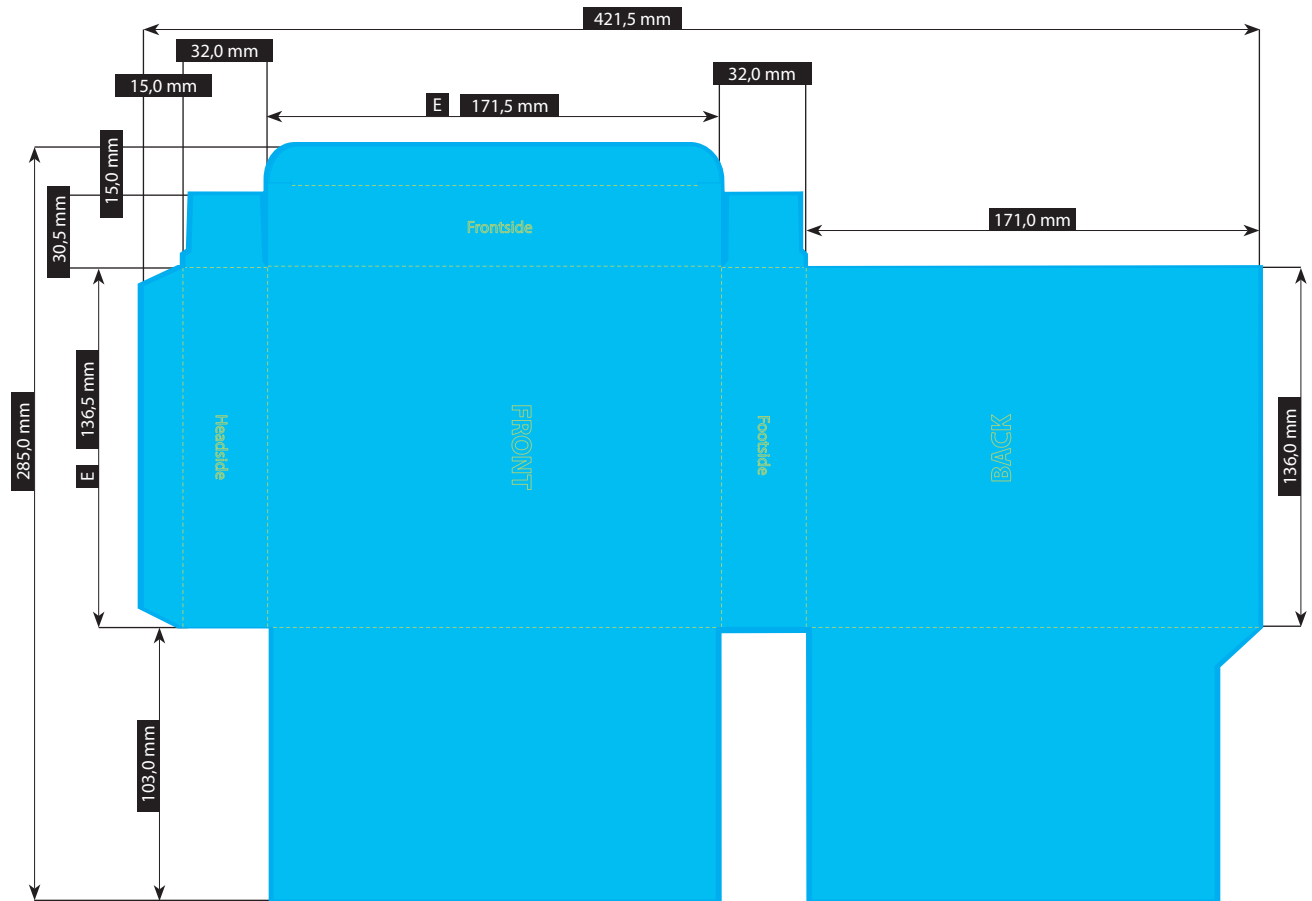

SPECIFICATION

SLIPCASE WITH INNER FLAPS FOR 2X PS4/PS5 · 136.5 X 171.5 MM

Please consider the general printing specifications and the general product information.

Formats

Exclusively PDF, JPG, TIFF-Files

File-format/Bleed

Important information such as images and texts which are not intended to be cut off need to be placed 3-4 mm away from the border of the page.

3 mm bleed

Crop marks are not necessary!

Resolution

Images should at least have a resolution of 300 dpi.

Color/Color spectrum

Exclusively CMYK or greyscales

Fonts

Avoid the usage of fonts under 5 pt.
All fonts must be embedded or converted into outlines.

Illustrations are scaled to 35%.

FILE-FORMAT
WITH BLEED
427,5 x 291,0 mm

ENDFORMAT (E)
136,5 x 171,5 mm

VER254

Stand: 06/2026 · SCHUBER #254