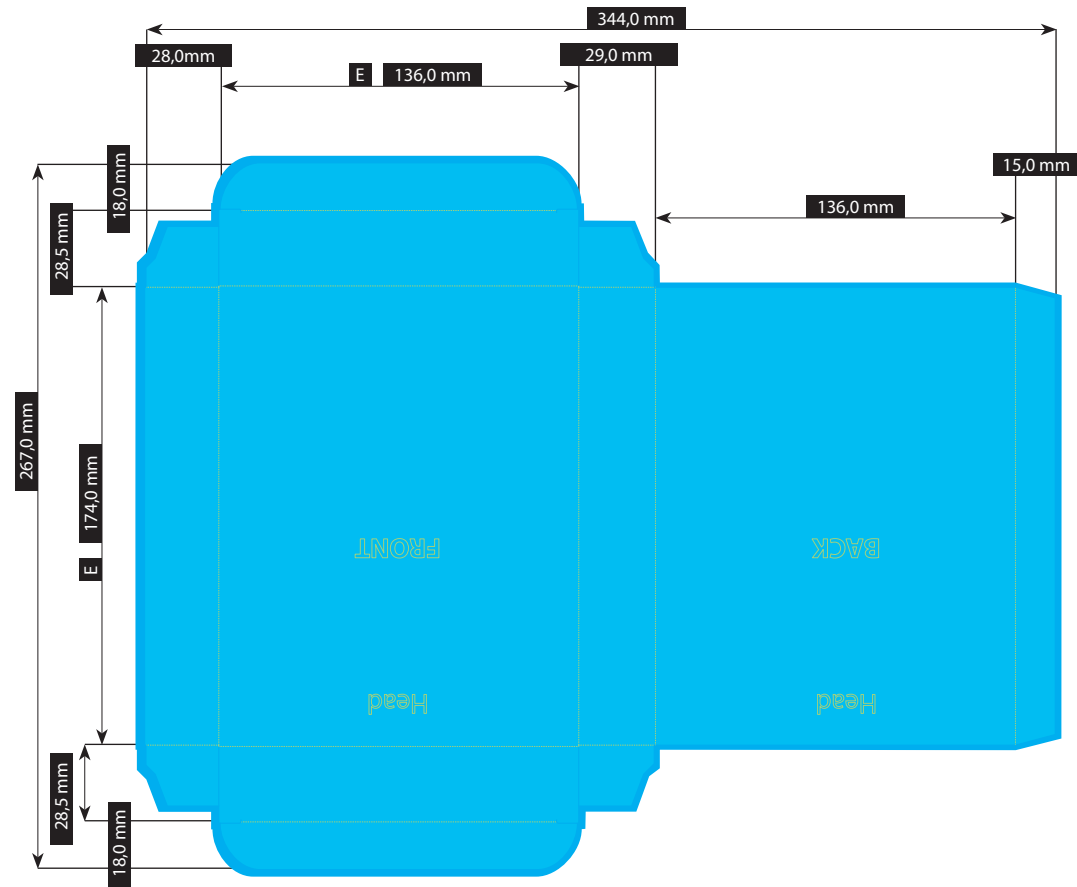

# SPEZIFICATION

FOLDING BOX 136,0 X 174,0MM

OPEN BOTH SIDES

Please consider the general printing specifications and the general product information.

## File-format/Bleed

Important information such as images and texts which are not intended to be cut off need to be placed 3-4 mm away from the border of the page.

**3 mm bleed**

Crop marks are not necessary!

## Resolution

Images should at least have a resolution of 300 dpi.

## Fonts

Avoid the usage of fonts under 5 pt.  
All fonts must be embedded or converted into outlines.

Illustrations are scaled to 35%.

FILE-FORMAT  
WITH BLEED  
350,0 x 273,0 mm

ENDFORMAT (E)  
136,0 x 174,0 mm