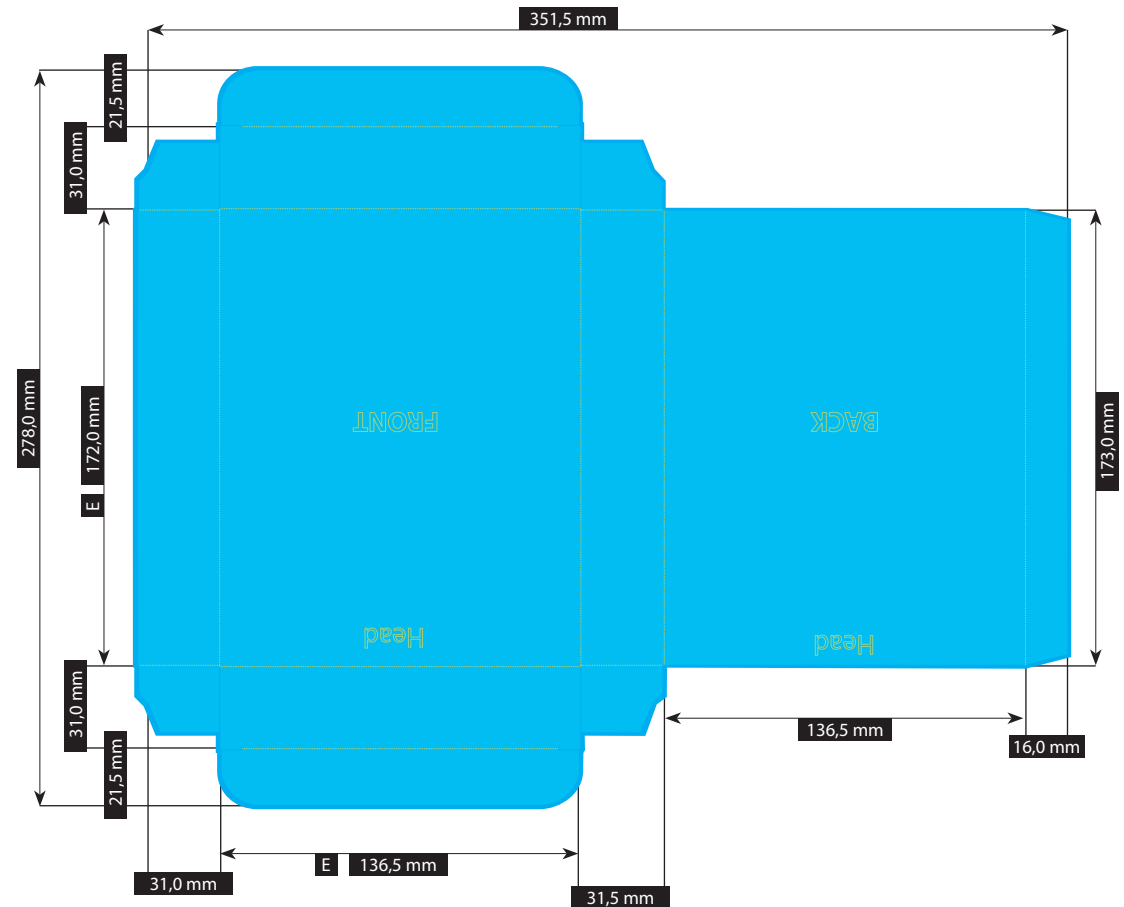

SPECIFICATION

FOLDING BOX 136.5 X 172.0 MM

Please consider the general printing specifications and the general product information.

Formats

Exclusively PDF, JPG, TIFF-Files

File-format/Bleed

Important information such as images and texts which are not intended to be cut off need to be placed 3-4 mm away from the border of the page.

3 mm bleed

Crop marks are not necessary!

Resolution

Images should at least have a resolution of 300 dpi.

Color/Color spectrum

Exclusively CMYK or grayscales

Fonts

Avoid the usage of fonts under 5 pt.
All fonts must be embedded or converted into outlines.

Illustrations are scaled to 35%.

FILE-FORMAT
WITH BLEED
357,5 x 284,0 mm

ENDFORMAT (E)
136,5 x 172,0 mm

VER251

Stand: 06/2026 · SCHUBER #251