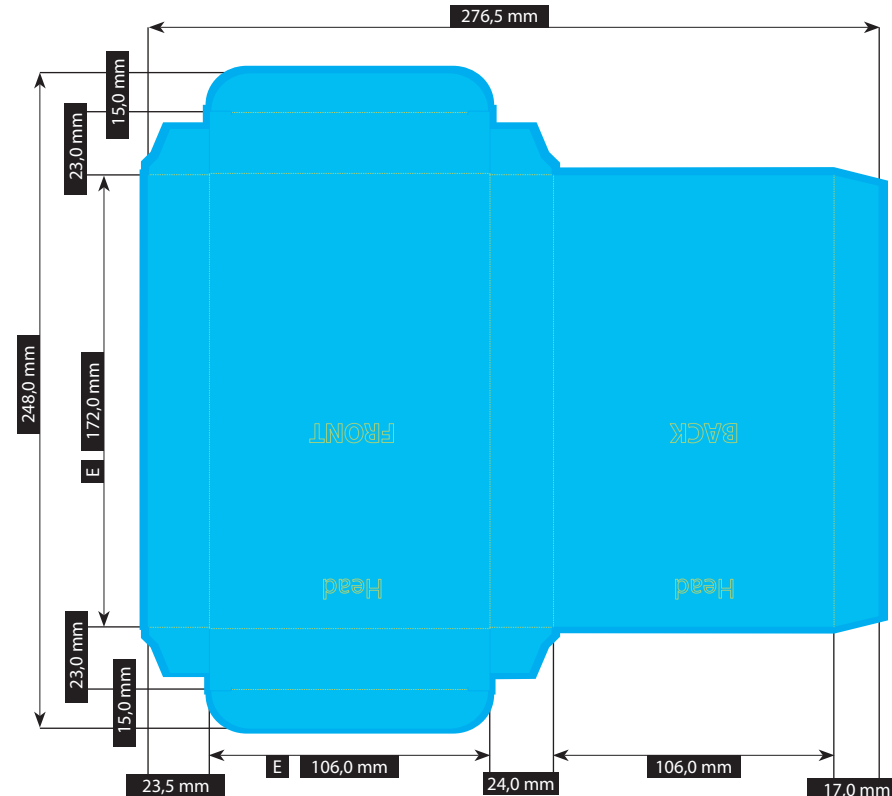

SPECIFICATION

FOLDING BOX 106,5 X 173,8 MM

FOR 2 SWITCH BOXES · OPEN BOTH SIDES

Please consider the general printing specifications and the general product information.

Formats

Exclusively PDF, JPG, TIFF-Files

File-format/Bleed

Important information such as images and texts which are not intended to be cut off need to be placed 3-4 mm away from the border of the page.

3 mm bleed

Crop marks are not necessary!

Resolution

Images should at least have a resolution of 300 dpi.

Color/Color spectrum

Exclusively CMYK or grayscales

Fonts

Avoid the usage of fonts under 5 pt.
All fonts must be embedded or converted into outlines.

Illustrations are scaled to 35%.

FILE-FORMAT
WITH BLEED
282,5 x 254,0 mm

ENDFORMAT (E)
106,0 x 172,0 mm

VER140.1

Stand: 01/2026 · SCHUBER #140.1