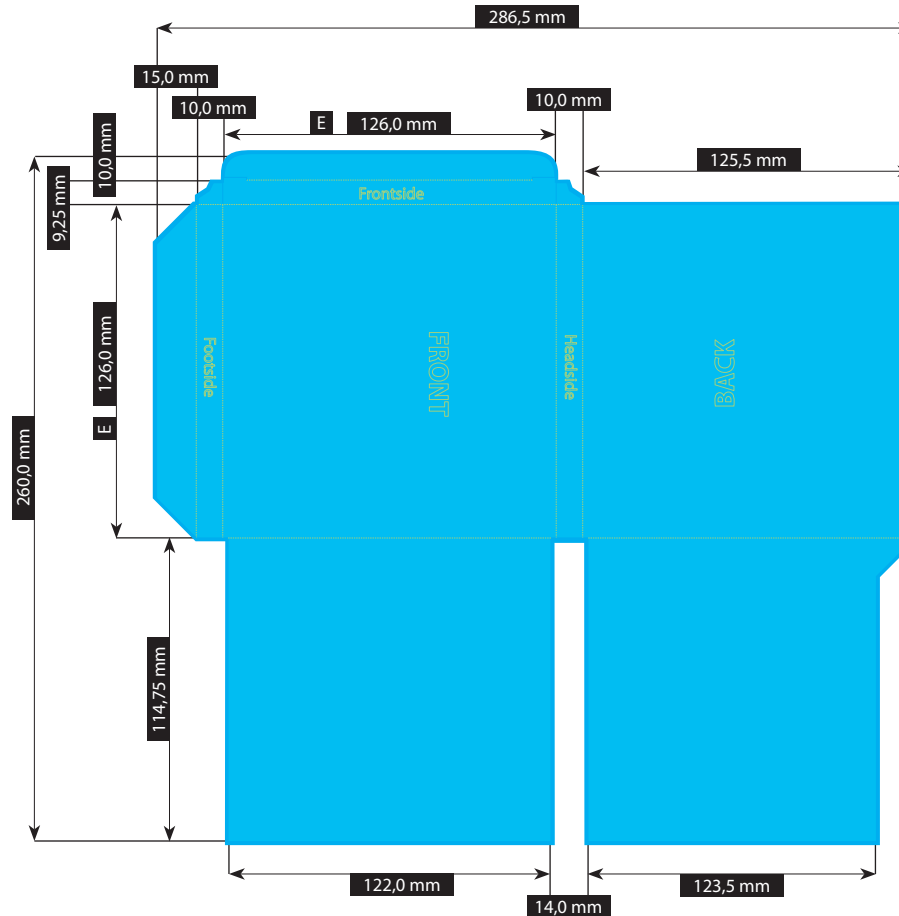

### File-format/Bleed

Important information such as images and texts which are not intended to be cut off need to be placed 3-4 mm away from the border of the page.

**3 mm bleed**

Crop marks are not necessary!

### Resolution

Images should at least have a resolution of 300 dpi.

### Fonts

Avoid the usage of fonts under 5 pt.  
All fonts must be embedded or converted into outlines.

Illustrations are scaled to 35%.

FILE-FORMAT  
WITH BLEED  
292,5 x 266,0 mm

ENDFORMAT (E)  
126,0 x 126,0 mm