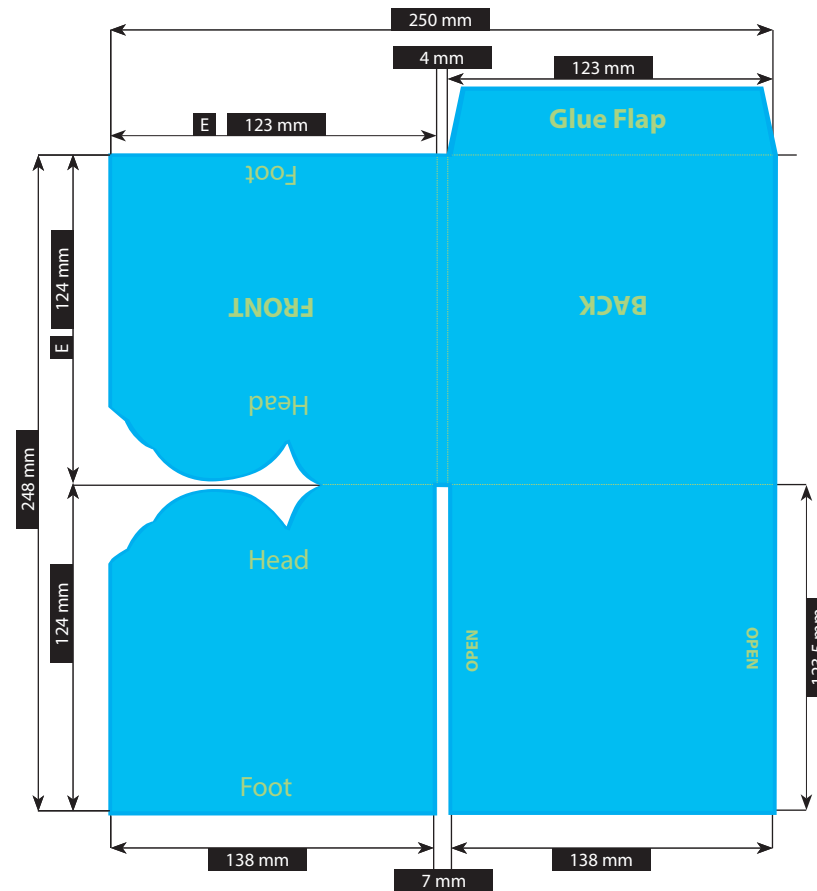

SPECIFICATION

CD-SLEEVE · 4 PAGES

1 SLEEVE ON THE RIGHT OPEN OUTSIDE AND INSIDE
DIE-CUT ON THE FRONT

Please consider the general printing specifications and the general product information.

Formats

Exclusively PDF, JPG, TIFF-Files

File-format/Bleed

Important information such as images and texts which are not intended to be cut off need to be placed 3-4 mm away from the border of the page.

3 mm bleed

Crop marks are not necessary!

Resolution

Images should at least have a resolution of 300 dpi.

Color/Color spectrum

Exclusively CMYK or grayscales

Fonts

Avoid the usage of fonts under 5 pt.
All fonts must be embedded or converted into outlines.

Illustrations are scaled to 35%.

FILE-FORMAT
WITH BLEED
256 x 254 mm

ENDFORMAT (E)
123 x 124 mm