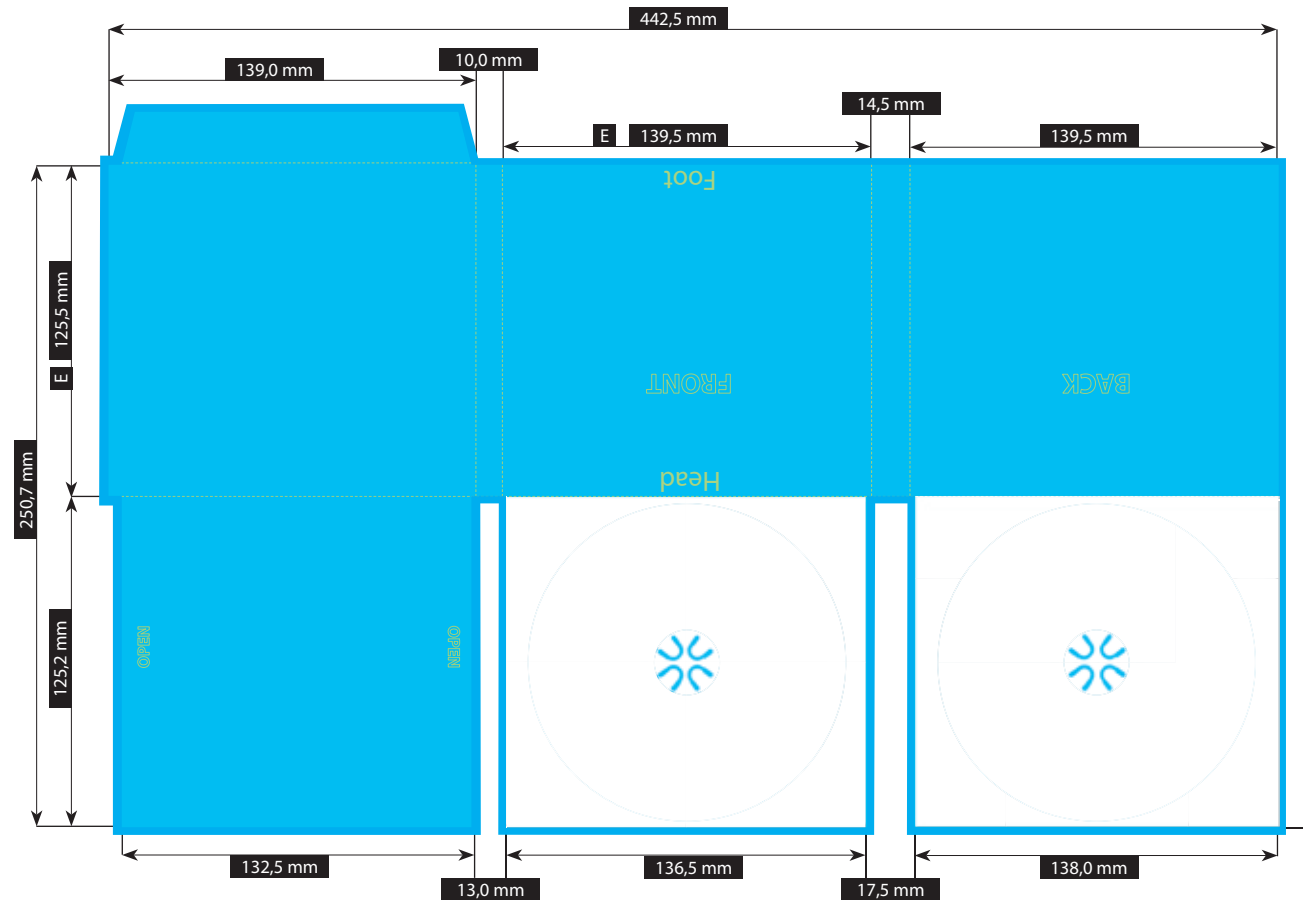

Exclusively PDF, JPG, TIFF-Files

File-format/Bleed

Important information such as images and texts which are not intended to be cut off need to be placed 3-4 mm away from the border of the page.

3 mm bleed

Crop marks are not necessary!

Resolution

Images should at least have a resolution of 300 dpi.

Color/Color spectrum

Exclusively CMYK or grayscales

Fonts

Avoid the usage of fonts under 5 pt.
All fonts must be embedded or converted into outlines.

Illustrations are scaled to 35%.

FILE-FORMAT
WITH BLEED
446,5 x 256,7 mm

ENDFORMAT (E)
139,5 x 125,5 mm