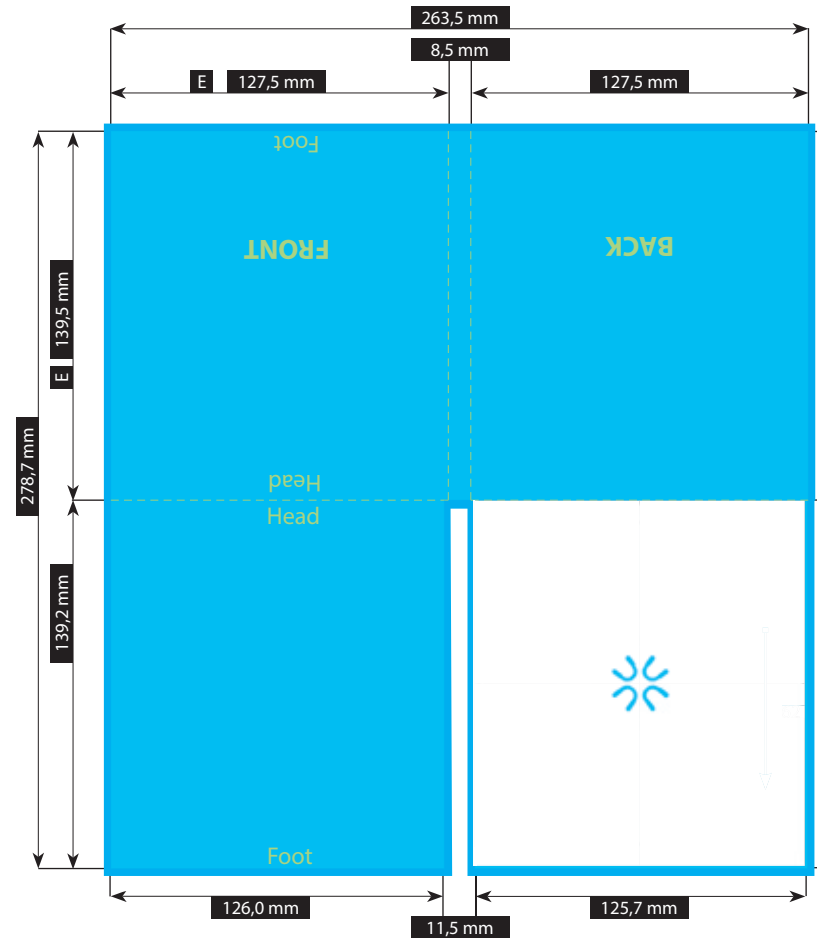

### File-format/Bleed

Important information such as images and texts which are not intended to be cut off need to be placed 3-4 mm away from the border of the page.

**3 mm bleed**

Crop marks are not necessary!

### Resolution

Images should at least have a resolution of 300 dpi.

### Fonts

Avoid the usage of fonts under 5 pt.  
All fonts must be embedded or converted into outlines.

Illustrations are scaled to 35%.

FILE-FORMAT  
WITH BLEED  
269,5 x 284,7 mm

ENDFORMAT (E)  
127,5 x 139,5 mm