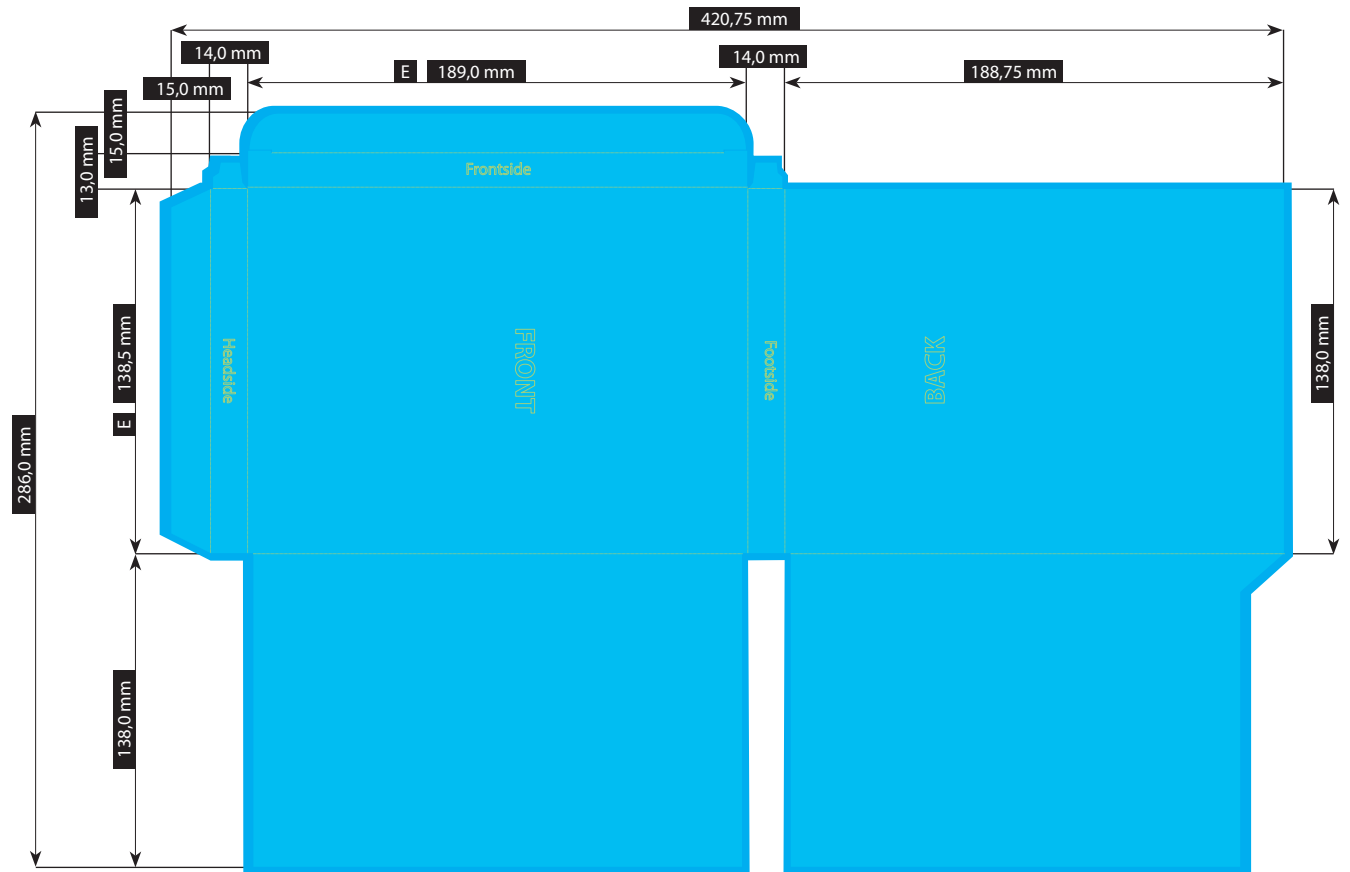

SPECIFICATION

SLIPCASE WITH INNER TABS FOR VER046 189 x 138,5 MM

Please consider the general printing specifications and the general product information.

Formats

Exclusively PDF, JPG, TIFF-Files

File-format/Bleed

Important information such as images and texts which are not intended to be cut off need to be placed 3-4 mm away from the border of the page.

3 mm bleed

Crop marks are not necessary!

Resolution

Images should at least have a resolution of 300 dpi.

Color/Color spectrum

Exclusively CMYK or greyscales

Fonts

Avoid the usage of fonts under 5 pt.
All fonts must be embedded or converted into outlines.

Illustrations are scaled to 35%.

FILE-FORMAT
WITH BLEED
426,75 x 292,0 mm

ENDFORMAT (E)
189,0 x 138,5 mm

VER282

Stand: 02/2026 · SCHUBER #282