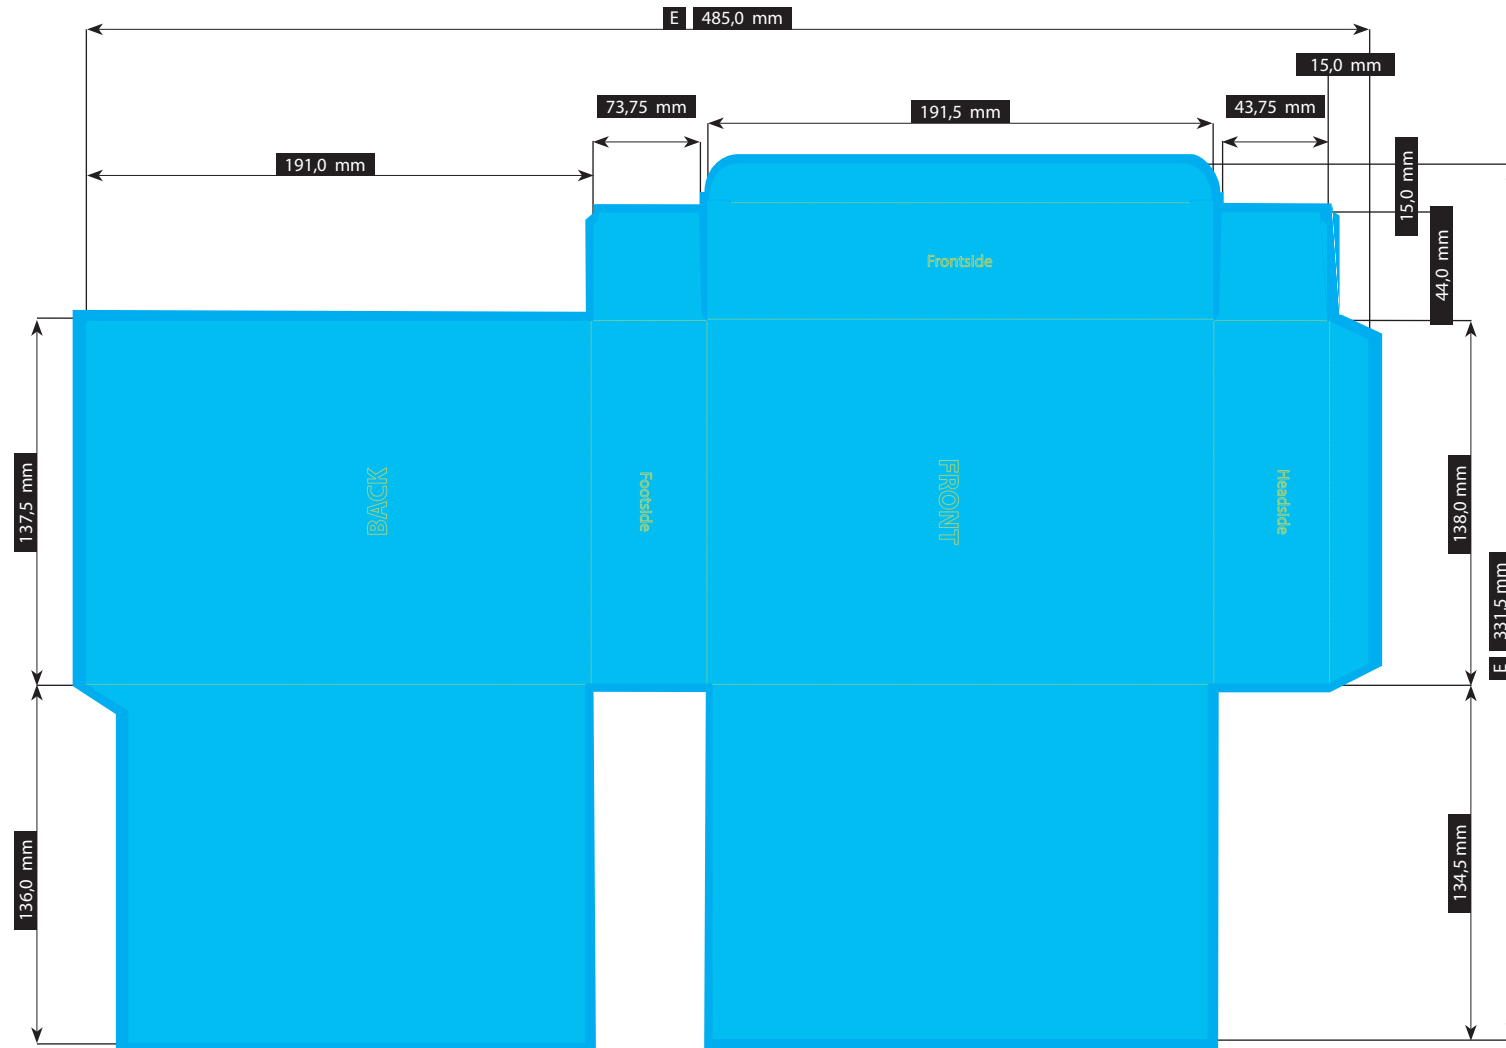

### File-format/Bleed

Important information such as images and texts which are not intended to be cut off need to be placed 3-4 mm away from the border of the page.

**3 mm bleed**

Crop marks are not necessary!

### Resolution

Images should at least have a resolution of 300 dpi.

### Color/Color spectrum

Exclusively CMYK or greyscales

### Fonts

Avoid the usage of fonts under 5 pt.  
All fonts must be embedded or converted into outlines.

Illustrations are scaled to 35%.

FILE-FORMAT  
WITH BLEED  
491,0 x 337,5 mm

ENDFORMAT (E)  
485,0 x 331,5 mm