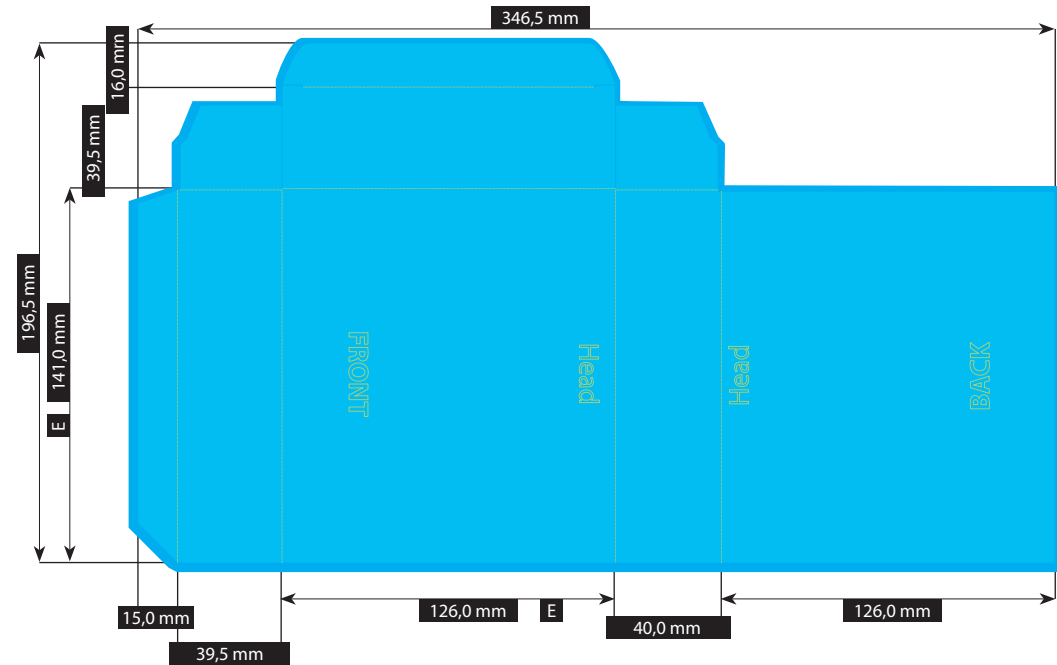

SPECIFICATION

SCHUBER WITH 40 MM SPINE

Please consider the general printing specifications and the general product information.

Formats

Exclusively PDF, JPG, TIFF-Files

File-format/Bleed

Important information such as images and texts which are not intended to be cut off need to be placed 3-4 mm away from the border of the page.

3 mm bleed

Crop marks are not necessary!

Resolution

Images should at least have a resolution of 300 dpi.

Color/Color spectrum

Exclusively CMYK or grayscales

Fonts

Avoid the usage of fonts under 5 pt.
All fonts must be embedded or converted into outlines.

Illustrations are scaled to 35%.

FILE-FORMAT
WITH BLEED
352,5 x 202,5 mm

ENDFORMAT (E)
126,0 x 141,0 mm

VER261

Stand: 02/2026 · SCHUBER #261