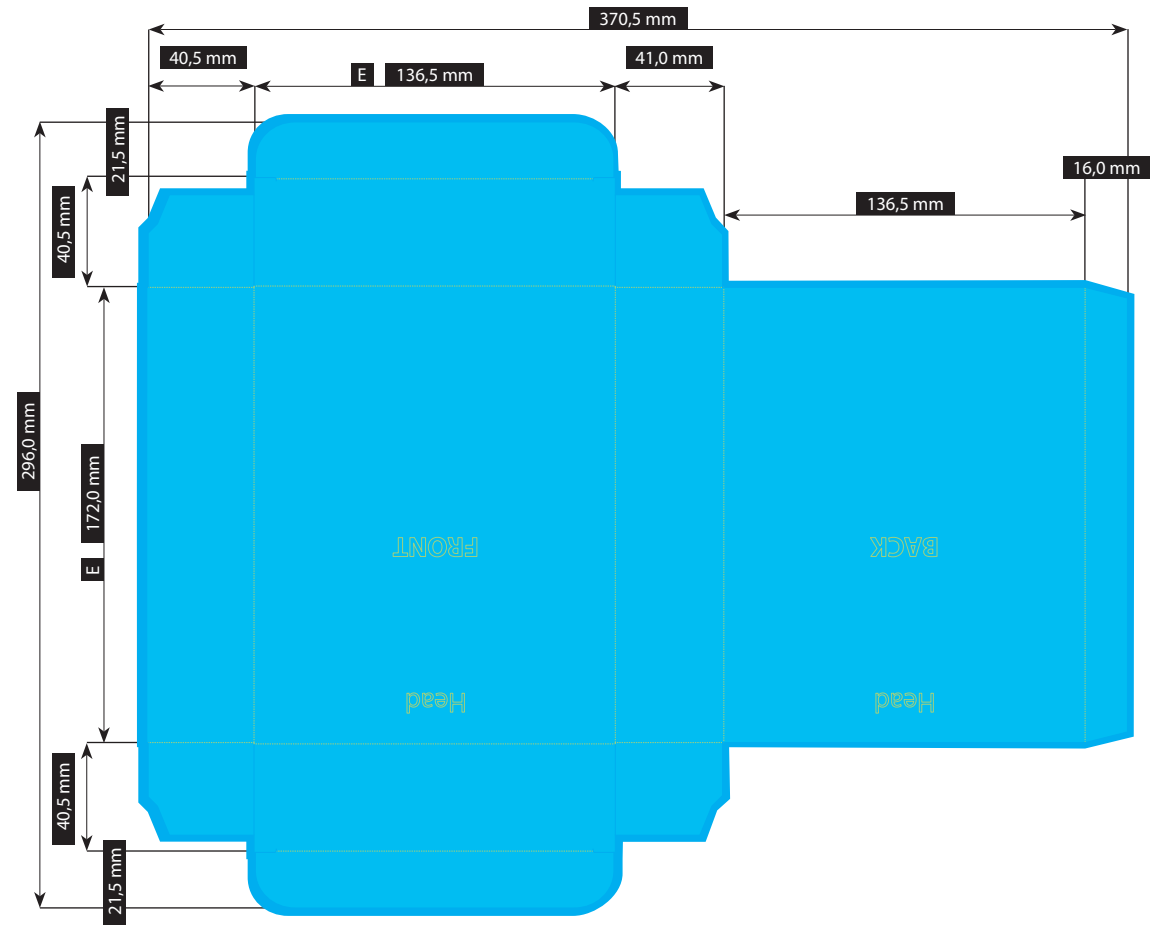

SPEZIFICATION

FOLDING BOX 136,5 X 172,0MM

41 MM SPINE · OPEN BOTH SIDES

Please consider the general printing specifications and the general product information.

Formats

Exclusively PDF, JPG, TIFF-Files

File-format/Bleed

Important information such as images and texts which are not intended to be cut off need to be placed 3-4 mm away from the border of the page.

3 mm bleed

Crop marks are not necessary!

Resolution

Images should at least have a resolution of 300 dpi.

Color/Color spectrum

Exclusively CMYK or grayscales

Fonts

Avoid the usage of fonts under 5 pt.
All fonts must be embedded or converted into outlines.

Illustrations are scaled to 35%.

FILE-FORMAT
WITH BLEED
376,5 x 302,0 mm

ENDFORMAT (E)
136,5 x 172,0 mm

VER251.1

Stand: 02/2026 · SCHUBER #251.1