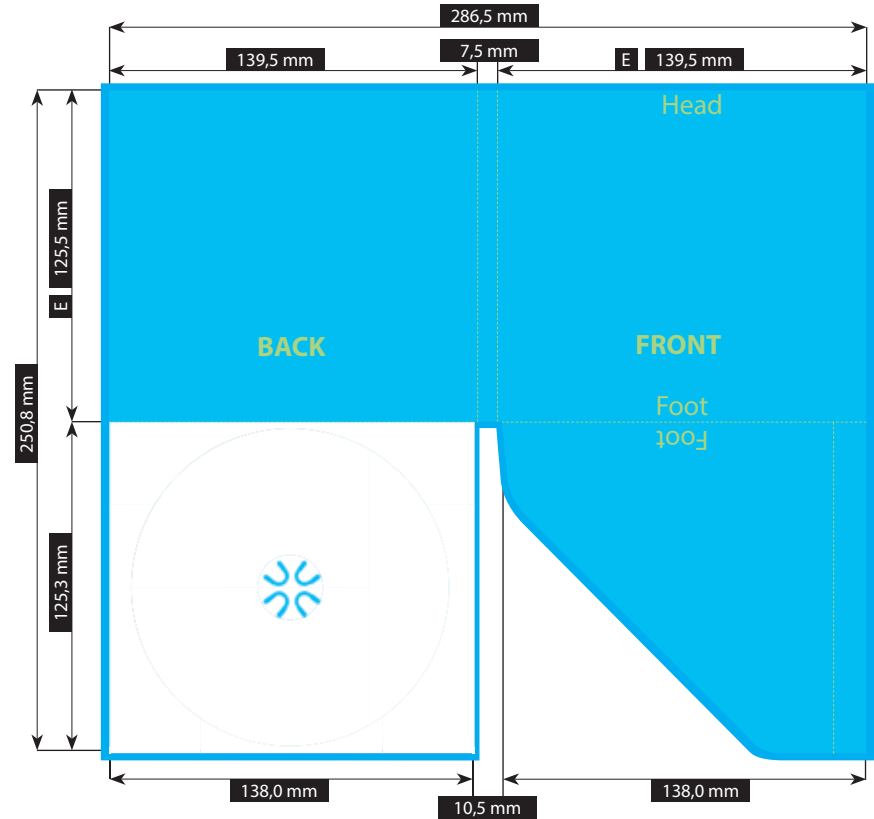

## CD-PAC WITH POCKET · 4 PAGES

1 Pocket with a diagonal booklet slot  
on the left for a 2 mm thick booklet

Please consider the general printing specifications and the general product information.

### File-format/Bleed

Important information such as images and texts which are not intended to be cut off need to be placed 3-4 mm away from the border of the page.

**3 mm bleed**

Crop marks are not necessary!

### Resolution

Images should at least have a resolution of 300 dpi.

### Fonts

Avoid the usage of fonts under 5 pt.  
All fonts must be embedded or converted into outlines.

Illustrations are scaled to 35%.

FILE-FORMAT  
WITH BLEED  
286,5 x 256,8 mm

ENDFORMAT (E)  
139,5 x 125,5 mm