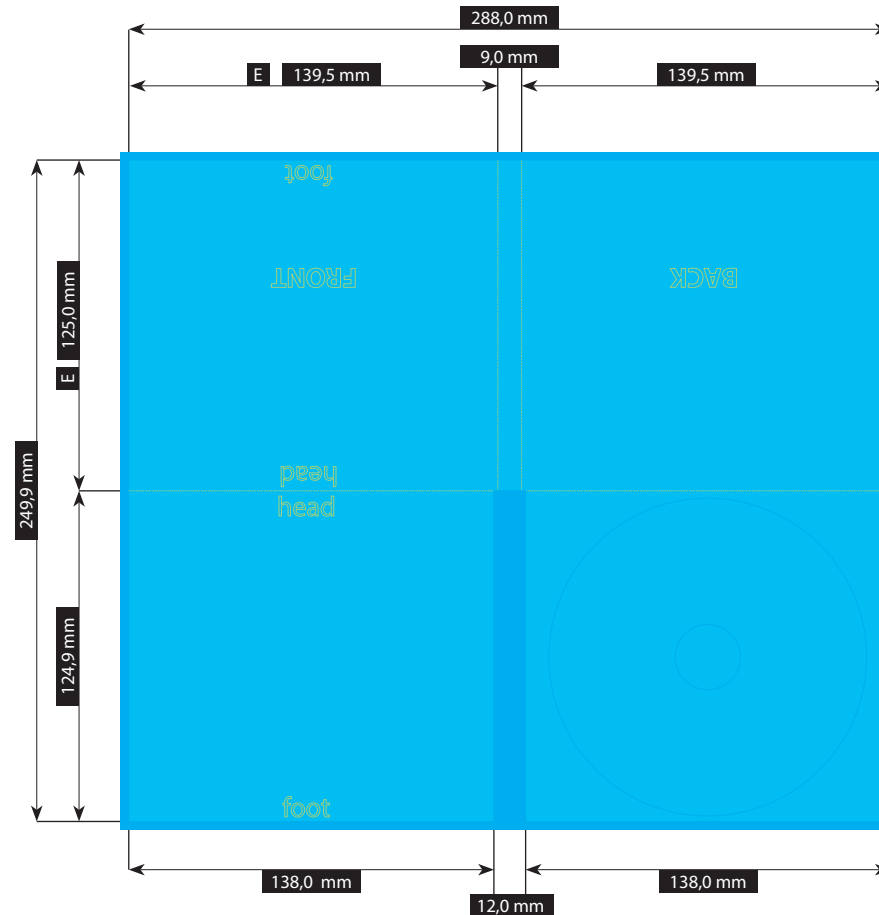

File-format/Bleed

Important information such as images and texts which are not intended to be cut off need to be placed 3-4 mm away from the border of the page.

3 mm bleed

Crop marks are not necessary!

Resolution

Images should at least have a resolution of 300 dpi.

Color/Color spectrum

Exclusively CMYK or grayscales

Fonts

Avoid the usage of fonts under 5 pt.
All fonts must be embedded or converted into outlines.

Illustrations are scaled to 35%.

FILE-FORMAT
WITH BLEED
294,0 x 255,9 mm

ENDFORMAT (E)
139,5 x 125,0 mm

VER001.3
Stand: 01/2026