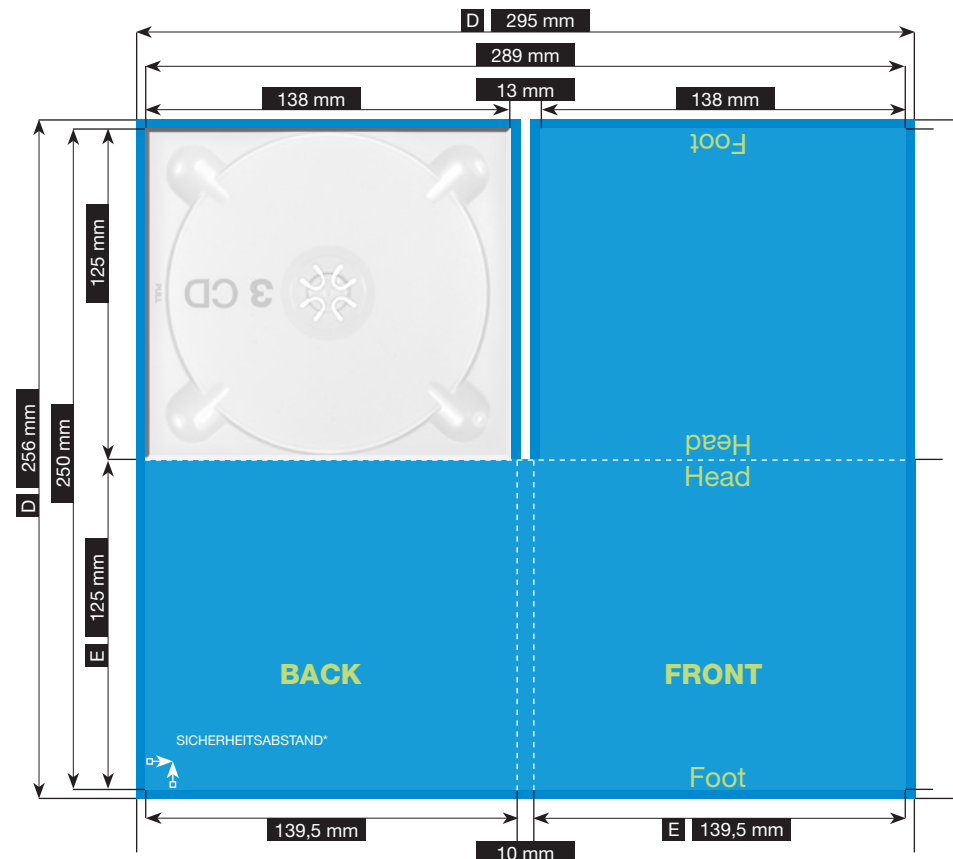

File-format/Bleed

Important information such as images and texts which are not intended to be cut off need to be placed 3-4 mm away from the border of the page.
3 mm bleed

Crop marks are not necessary!

Resolution

Images should at least have a resolution of 300 dpi.

Color/Color spectrum

Exclusively CMYK or grayscales

Fonts

Avoid the usage of fonts under 5 pt.
All fonts must be embedded or converted into outlines.

Illustrations are scaled to 35%.

FILE-FORMAT
WITH BLEED (D)
291 x 256 mm

ENDFORMAT (E)
139,5 x 125 mm

VER084

Stand: 03/2021 · CD-PAC #84