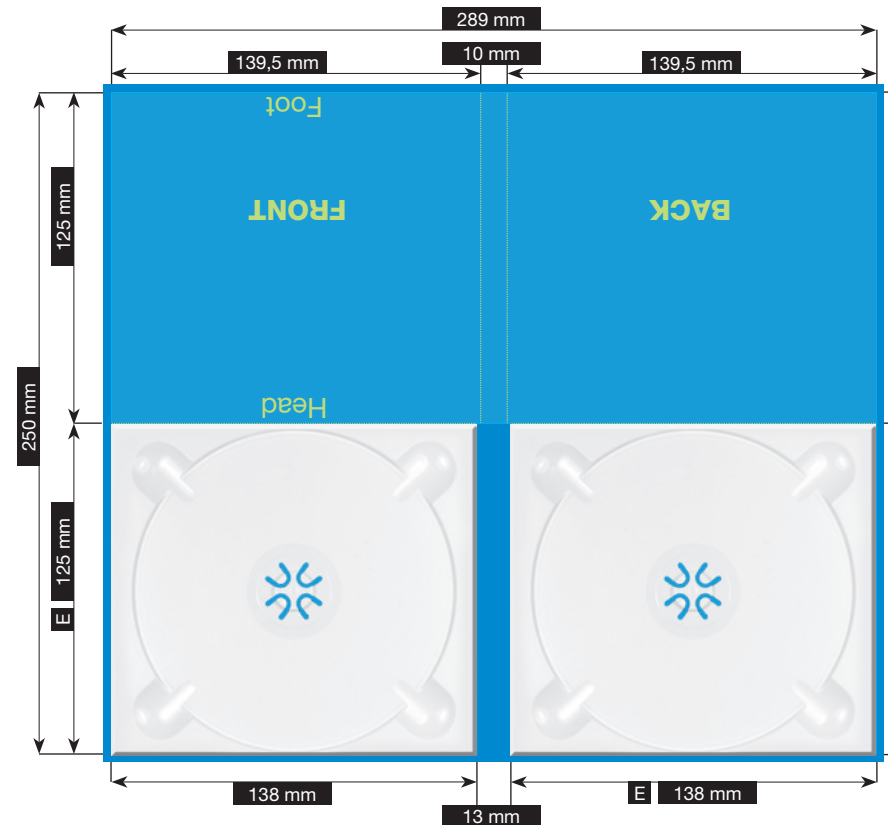

SPECIFICATION

CD-PAC · 4 PAGES

TWO TRAYS · WITHOUT A BOOKLET-SLOT

Please consider the general printing specifications and the general product information.

Formats

Exclusively PDF, JPG, TIFF-Files

File-format/Bleed

Important information such as images and texts which are not intended to be cut off need to be placed 3-4 mm away from the border of the page.
3 mm bleed

Crop marks are not necessary!

Resolution

Images should at least have a resolution of 300 dpi.

Color/Color spectrum

Exclusively CMYK or grayscales

Fonts

Avoid the usage of fonts under 5 pt.
All fonts must be embedded or converted into outlines.

Illustrations are scaled to 35%.

FILE-FORMAT
WITH BLEED
295 x 256 mm

ENDFORMAT (E)
139,5 x 125 mm

VER011

Stand: 02/2021 · CD-PAC NP0008 #11