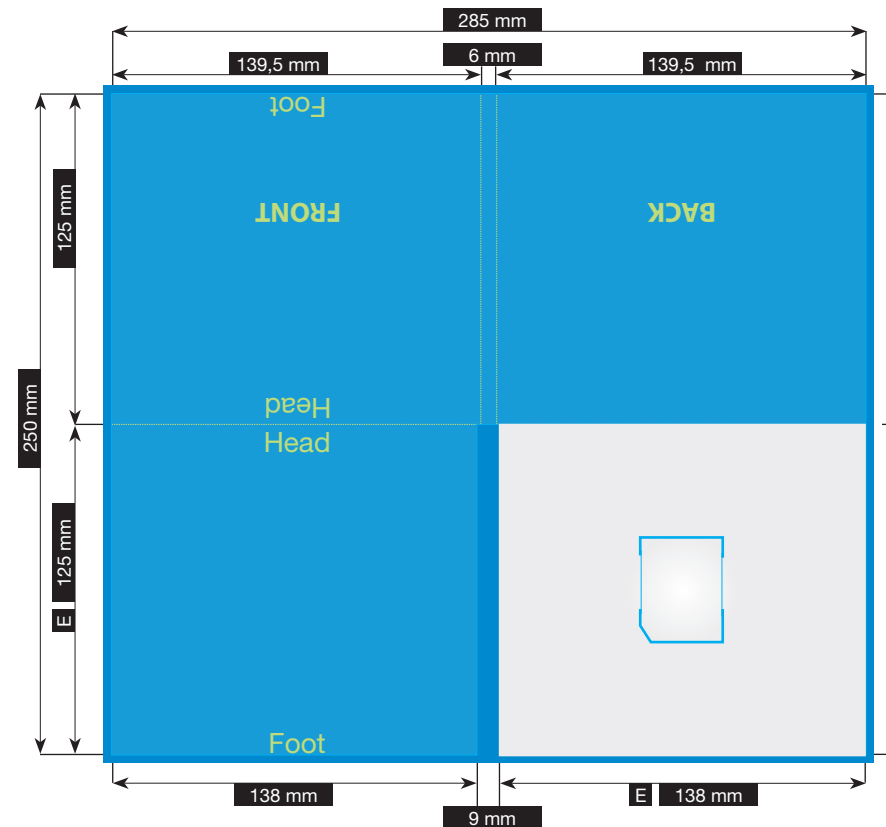

Specification

SD-PAC · 4 PAGES

TRAY ON THE RIGHT · WITHOUT A BOOKLET-SLOT

Please consider the general printing specifications and the general product information.

Formats

Exclusively PDF, JPG, TIFF-Files

File-format/Bleed

Important information such as images and texts which are not intended to be cut off need to be placed 3-4 mm away from the border of the page.
3 mm bleed

Crop marks are not necessary!

Resolution

Images should at least have a resolution of 300 dpi.

Color/Color spectrum

Exclusively CMYK or grayscales

Fonts

Avoid the usage of fonts under 5 pt.
All fonts must be embedded or converted into outlines.

Illustrations are scaled to 35%.

FILE-FORMAT
WITH BLEED
291 x 256 mm

ENDFORMAT (E)
139,5 x 125 mm