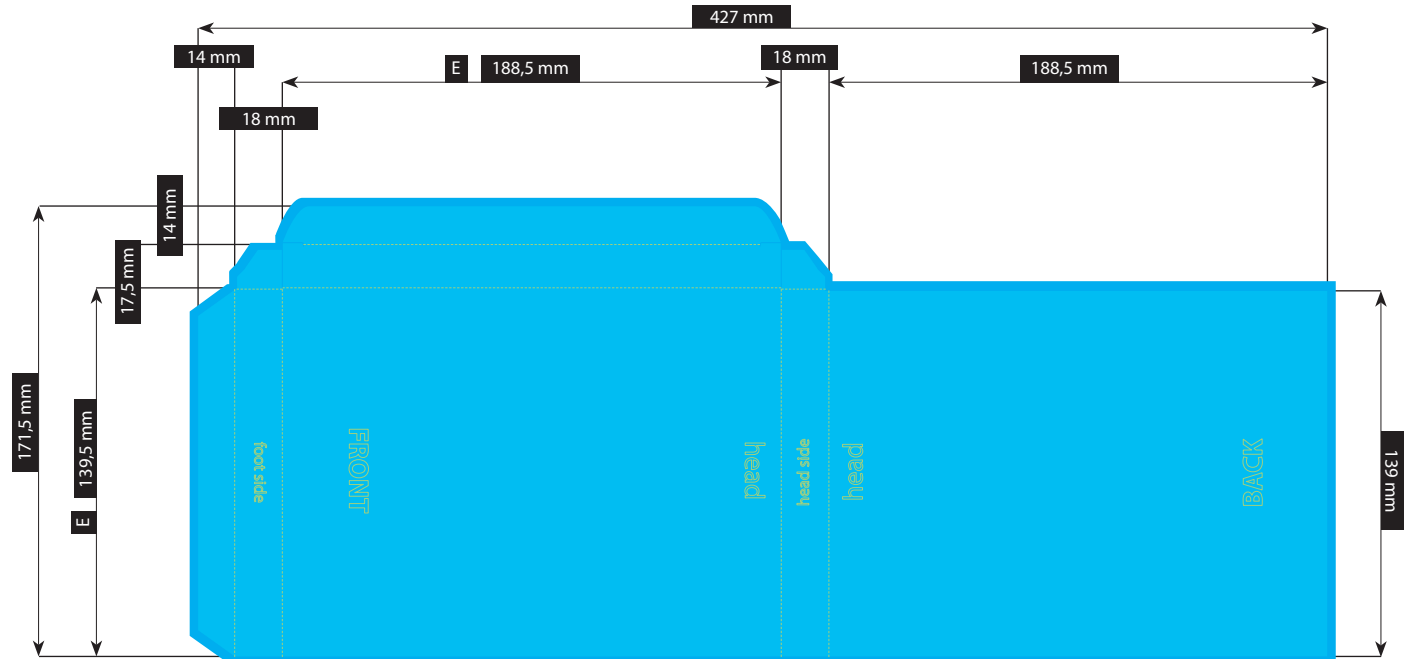

File-format/Bleed

Important information such as images and texts which are not intended to be cut off need to be placed 3-4 mm away from the border of the page.

3 mm bleed

Crop marks are not necessary!

Resolution

Images should at least have a resolution of 300 dpi.

Color/Color spectrum

Exclusively CMYK or grayscales

Fonts

Avoid the usage of fonts under 5 pt.
All fonts must be embedded or converted into outlines.

Illustrations are scaled to 35%.

FILE-FORMAT
WITH BLEED
433 x 177,5 mm

ENDFORMAT (E)
139,5 x 188,5 mm

VER213

Stand: 01/2025 · SCHUBER #213