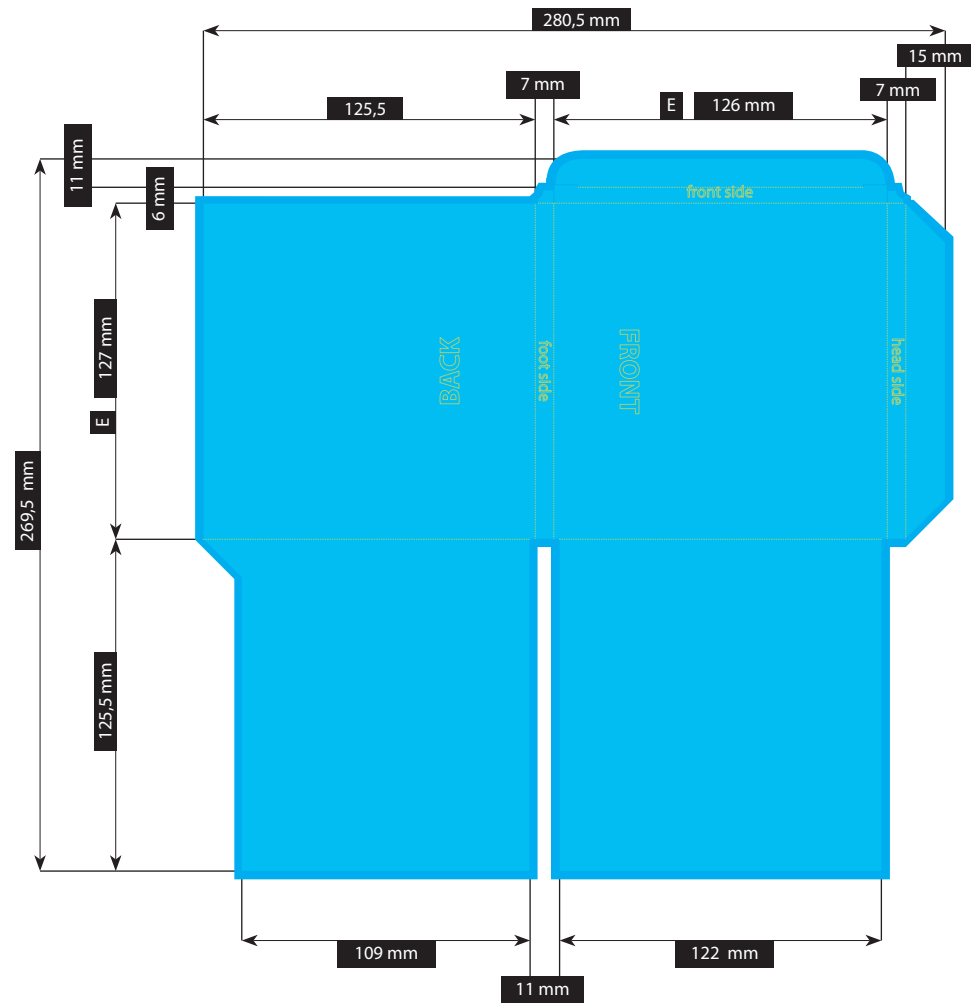

SPECIFICATION

SLIPCASE

127 mm x 126 mm

for wallet + booklet

spine 7 mm

Please consider the general printing specifications and the general product information.

Formats

Exclusively PDF, JPG, TIFF-Files

File-format/Bleed

Important information such as images and texts which are not intended to be cut off need to be placed 3-4 mm away from the border of the page.

3 mm bleed

Crop marks are not necessary!

Resolution

Images should at least have a resolution of 300 dpi.

Color/Color spectrum

Exclusively CMYK or grayscales

Fonts

Avoid the usage of fonts under 5 pt.
All fonts must be embedded or converted into outlines.

Illustrations are scaled to 35%.

FILE-FORMAT
WITH BLEED
286,5 x 275,5 mm

ENDFORMAT (E)
127 x 126 mm

VER146.3

Stand: 01/2025 · SCHUBER #146.3