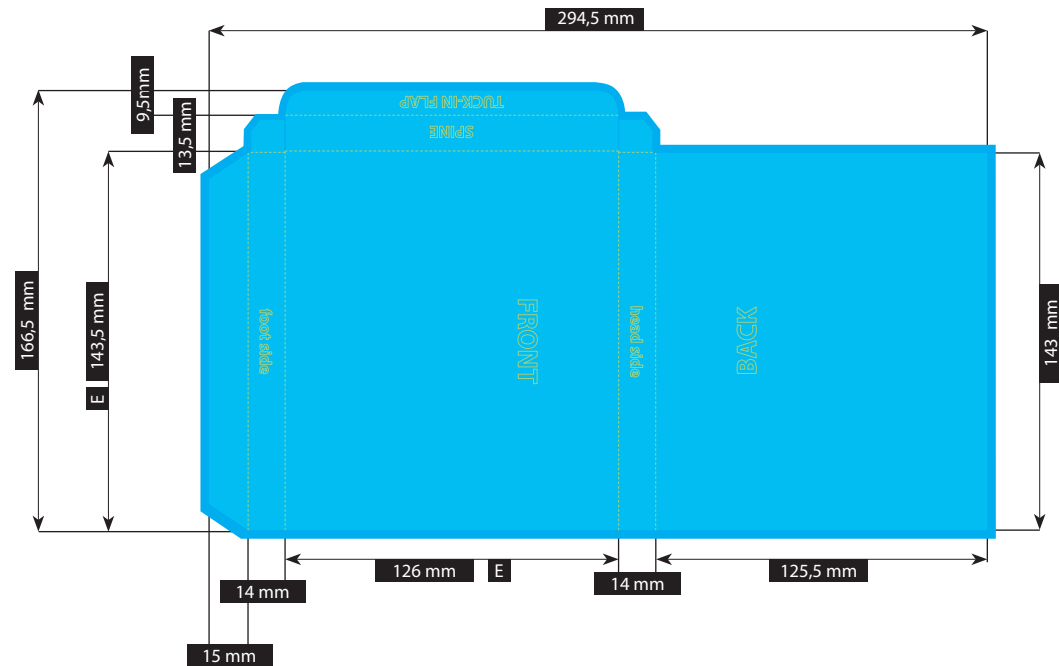

SPECIFICATION

SLIPCASE

126 X 143,5 MM, 14 MM SPINE

Please consider the general printing specifications and the general product information.

Formats

Exclusively PDF, JPG, TIFF-Files

File-format/Bleed

Important information such as images and texts which are not intended to be cut off need to be placed 3-4 mm away from the border of the page.

3 mm bleed

Crop marks are not necessary!

Resolution

Images should at least have a resolution of 300 dpi.

Color/Color spectrum

Exclusively CMYK or grayscales

Fonts

Avoid the usage of fonts under 5 pt.
All fonts must be embedded or converted into outlines.

Illustrations are scaled to 35%.

FILE-FORMAT
WITH BLEED
300,5 x 172,5 mm

ENDFORMAT (E)
126 x 143,5 mm