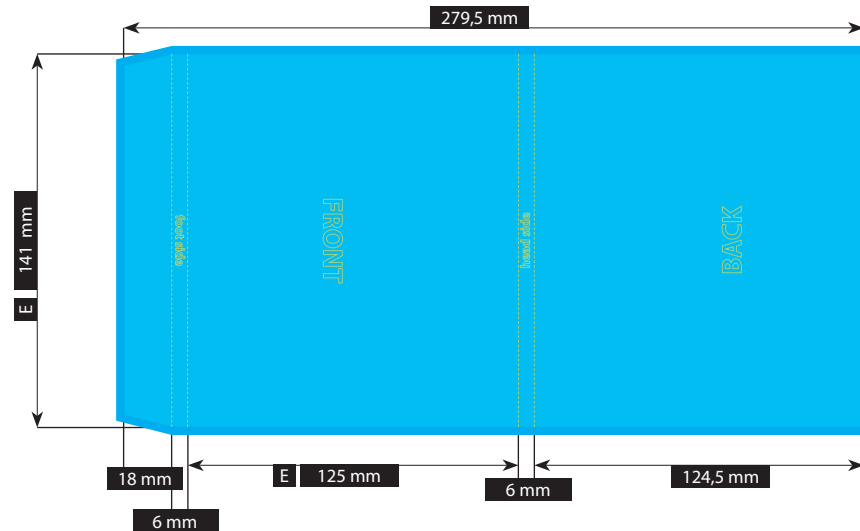

## O-CARD FOR 1 CDPOCKETPAC VER050.15

141 X 125 MM, SIDE OPENING

Please consider the general printing specifications and the general product information.

### File-format/Bleed

Important information such as images and texts which are not intended to be cut off need to be placed 3-4 mm away from the border of the page.

**3 mm bleed**

Crop marks are not necessary!

### Resolution

Images should at least have a resolution of 300 dpi.

### Fonts

Avoid the usage of fonts under 5 pt.  
All fonts must be embedded or converted into outlines.

Illustrations are scaled to 35%.

FILE-FORMAT  
WITH BLEED  
285,5 x 147 mm

ENDFORMAT (E)  
141 x 125 mm