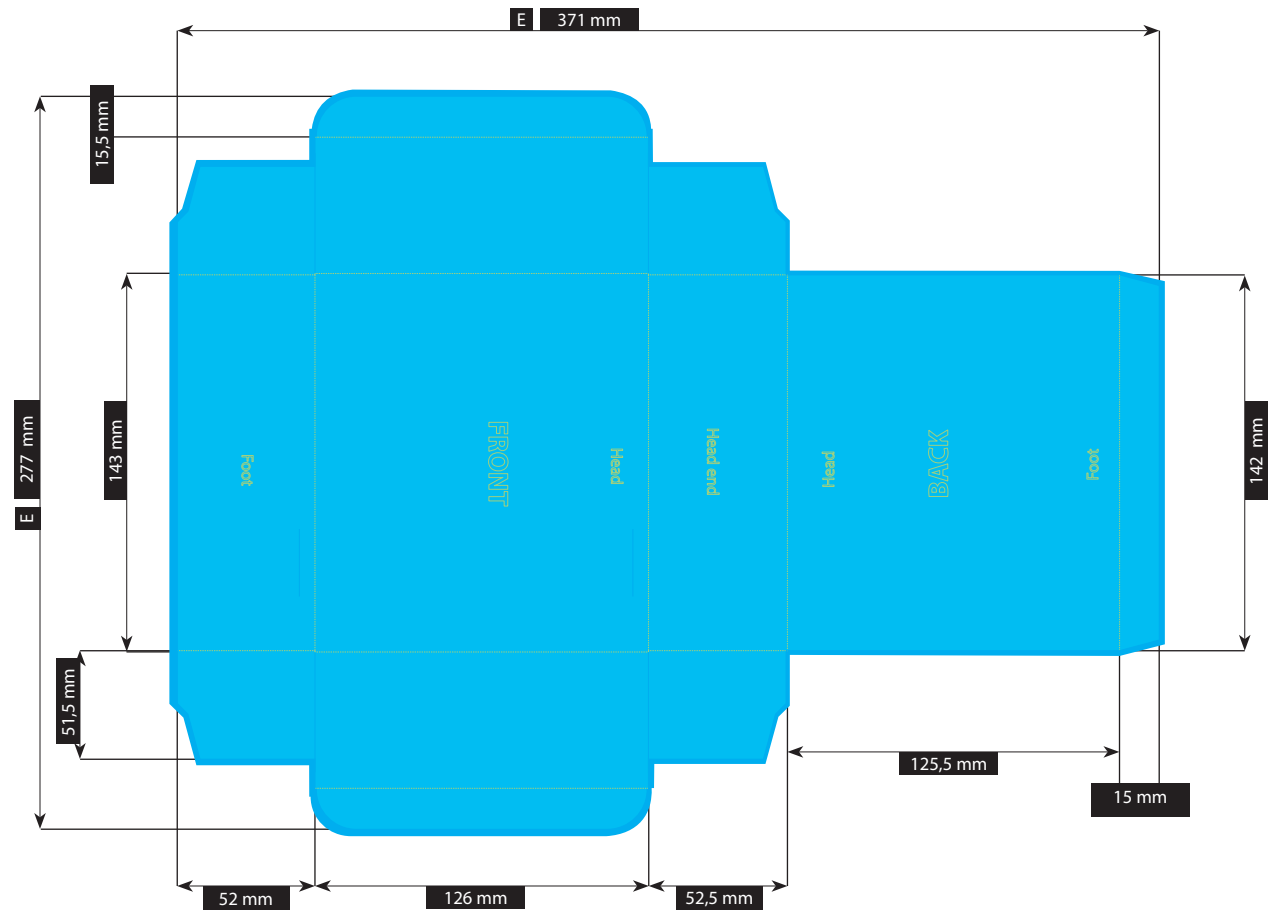

SPECIFICATION

SLIPCASE FOR 5 CD JEWELBOXES

143mm x 126 mm both-sided opening

Please consider the general printing specifications and the general product information.

Formats

Exclusively PDF, JPG, TIFF-Files

File-format/Bleed

Important information such as images and texts which are not intended to be cut off need to be placed 3-4 mm away from the border of the page.

3 mm bleed

Crop marks are not necessary!

Resolution

Images should at least have a resolution of 300 dpi.

Color/Color spectrum

Exclusively CMYK or grayscales

Fonts

Avoid the usage of fonts under 5 pt.
All fonts must be embedded or converted into outlines.

Illustrations are scaled to 35%.

FILE-FORMAT
WITH BLEED
315,5 x 188,5 mm

ENDFORMAT (E)
309,5 x 142 mm

VER202

Stand: 05/2024 · SCHUBER #202