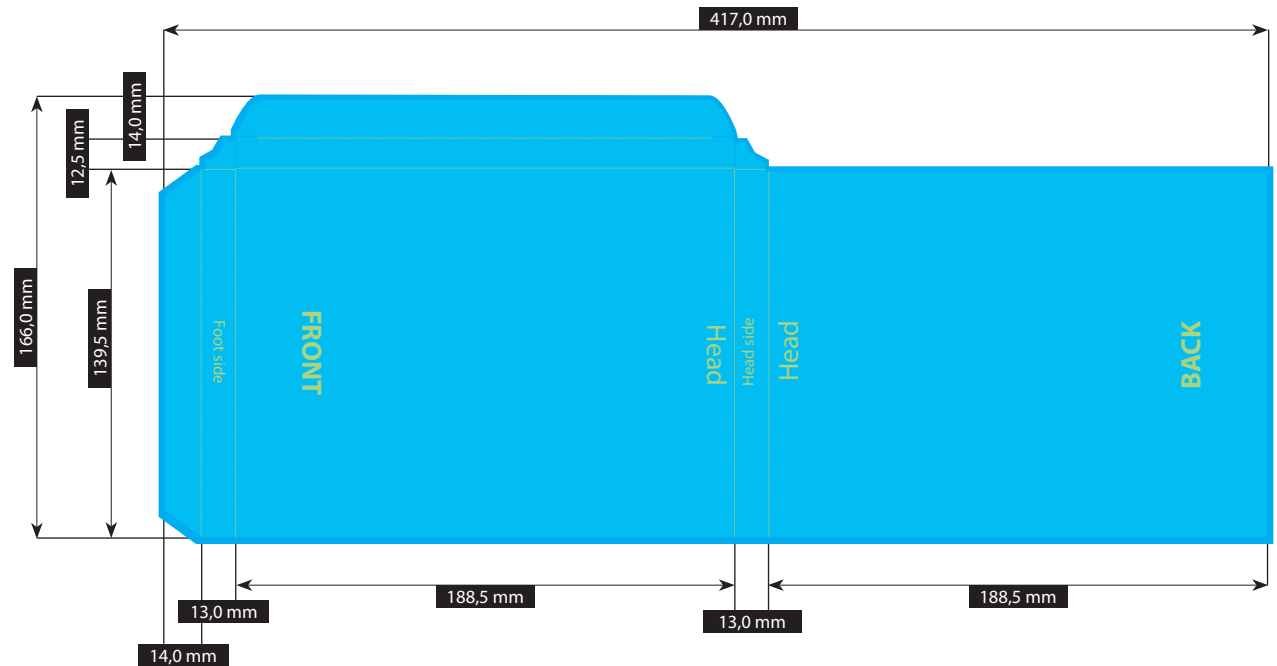

## Resolution

Images should at least have a resolution of 300 dpi.

## Fonts

Avoid the usage of fonts under 5 pt.  
All fonts must be embedded or converted into outlines.

Illustrations are scaled to 35%.

FILE-FORMAT  
WITH BLEED  
423,0 x 172,0 mm

ENDFORMAT (E)  
139,5 x 188,5 mm