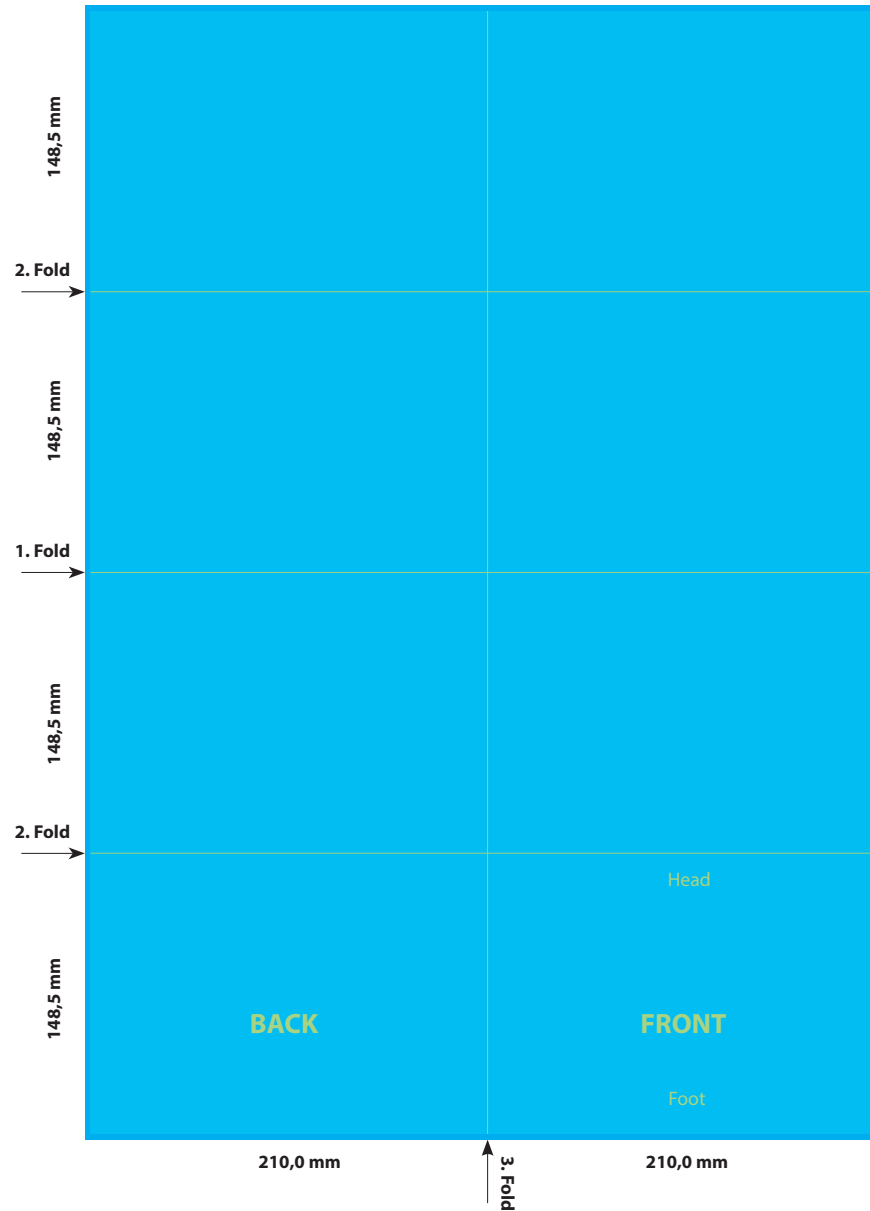

SPECIFICATION

POSTERBOOKLET - 16 PAGES

CROSS BREAK DOUBLE PARALLEL FOLD 210 x 148,5 MM

Please consider the general printing specifications and the general product information.

Formats

Exclusively PDF, JPG, TIFF-Files

File-format/Bleed

Important information such as images and texts which are not intended to be cut off need to be placed 3-4 mm away from the border of the page.

3 mm bleed

Crop marks are not necessary!

Resolution

Images should at least have a resolution of 300 dpi.

Color/Color spectrum

Exclusively CMYK or grayscales

Fonts

Avoid the usage of fonts under 5 pt.
All fonts must be embedded or converted into outlines.

Illustrations are scaled to 25%.

FILE-FORMAT
WITH BLEED
426 x 600 mm

ENDFORMAT (E)
210 x 148,5 mm