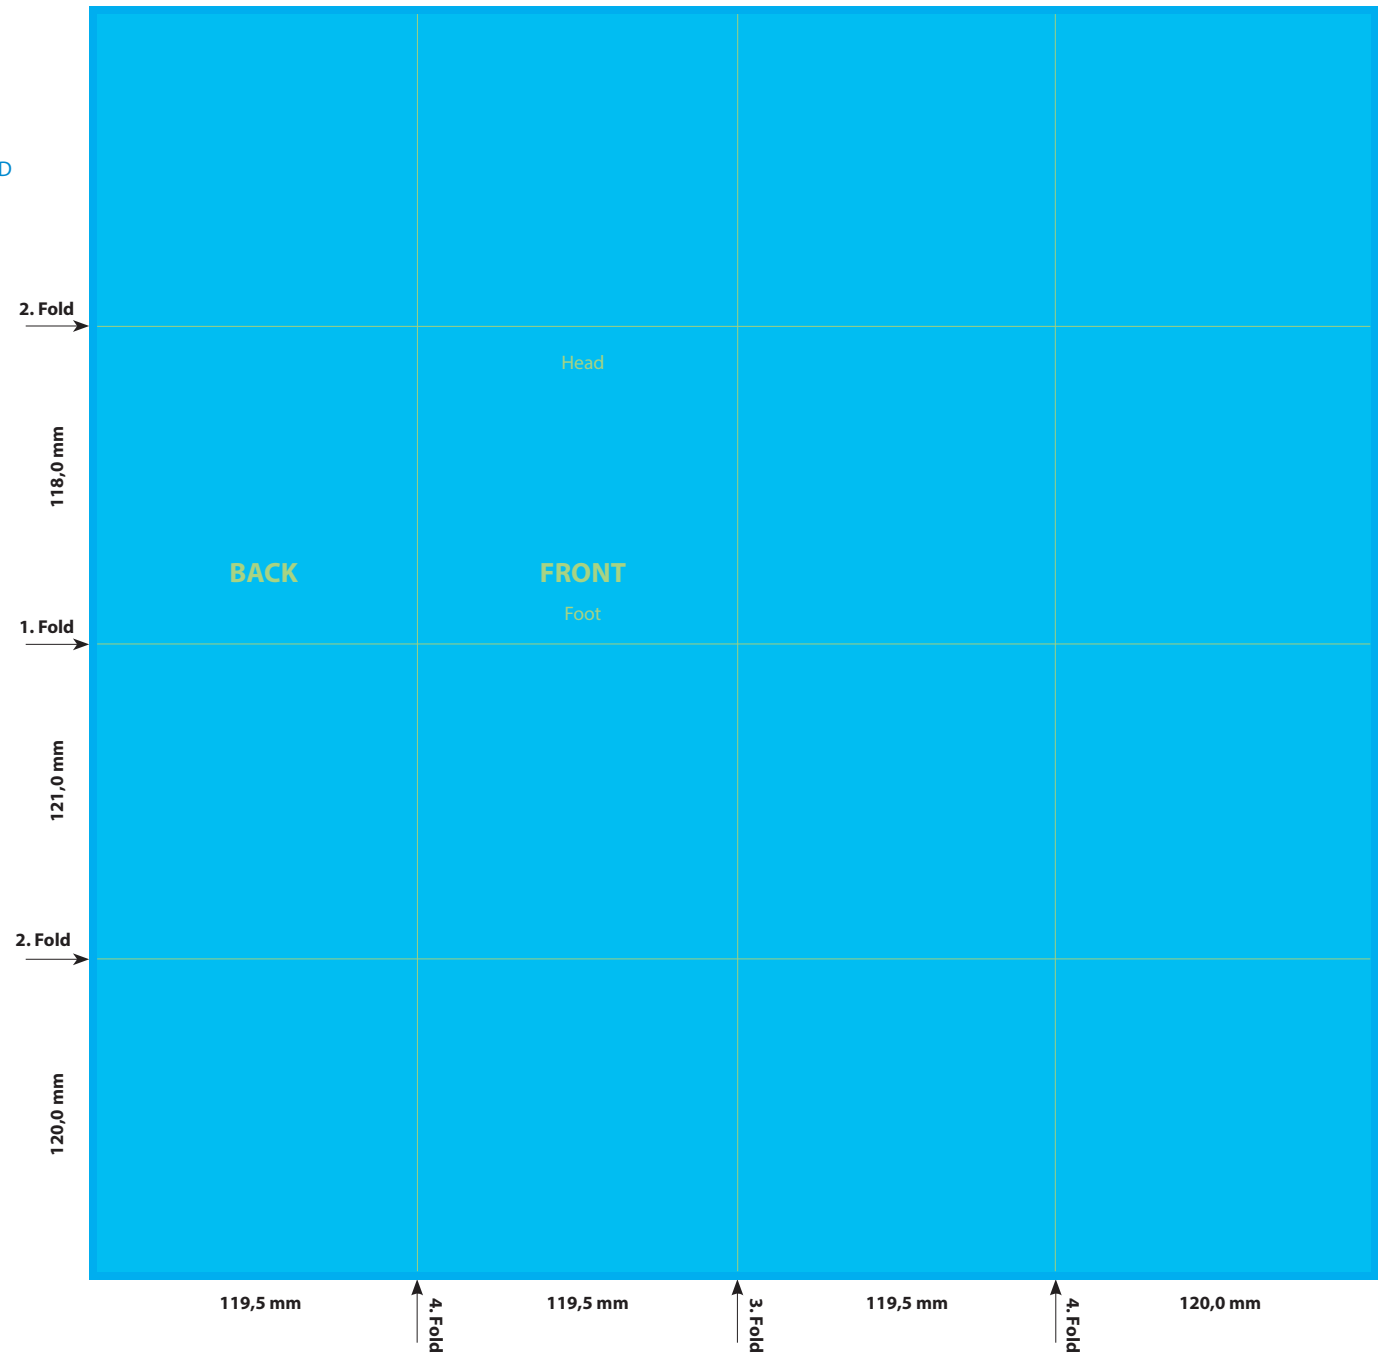

SPECIFICATION

POSTERBOOKLET - 32 PAGES

PARALLEL CENTER FOLD CROSS BREAK PARALLEL CENTER FOLD

Please consider the general printing specifications and the general product information.

Formats

Exclusively PDF, JPG, TIFF-Files

File-format/Bleed

Important information such as images and texts which are not intended to be cut off need to be placed 3-4 mm away from the border of the page.

3 mm bleed

Crop marks are not necessary!

Resolution

Images should at least have a resolution of 300 dpi.

Color/Color spectrum

Exclusively CMYK or greyscales

Fonts

Avoid the usage of fonts under 5 pt.
All fonts must be embedded or converted into outlines.

FILE-FORMAT
WITH BLEED
487 x 481 mm

ENDFORMAT (E)
119,5 x 118,0 mm

Illustrations are scaled to 35%.

POBO324/4 PMFKBPMF
Stand: 03/2024