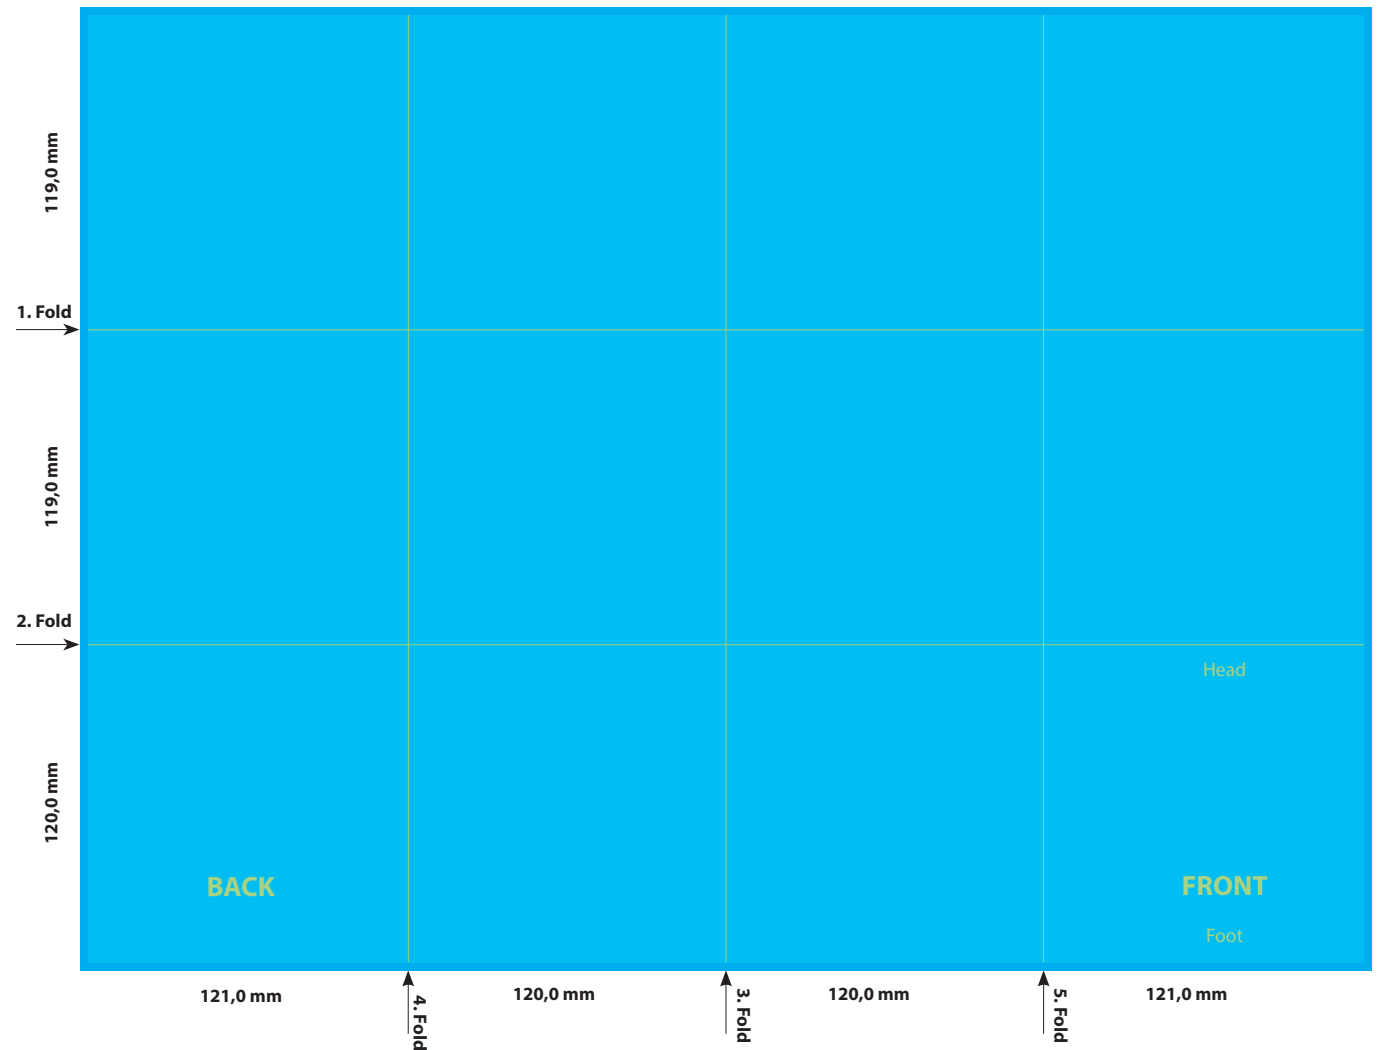

SPECIFICATION

POSTERBOOKLET - 24 PAGES

LEPORELLO CROSS FOLD DOUBLE FOLD V1

Please consider the general printing specifications and the general product information.

Formats

Exclusively PDF, JPG, TIFF-Files

File-format/Bleed

Important information such as images and texts which are not intended to be cut off need to be placed 3-4 mm away from the border of the page.

3 mm bleed

Crop marks are not necessary!

Resolution

Images should at least have a resolution of 300 dpi.

Color/Color spectrum

Exclusively CMYK or greyscales

Fonts

Avoid the usage of fonts under 5 pt.
All fonts must be embedded or converted into outlines.

Illustrations are scaled to 35%.

FILE-FORMAT
WITH BLEED
488,0 x 364,0 mm

ENDFORMAT (E)
121 x 120 mm