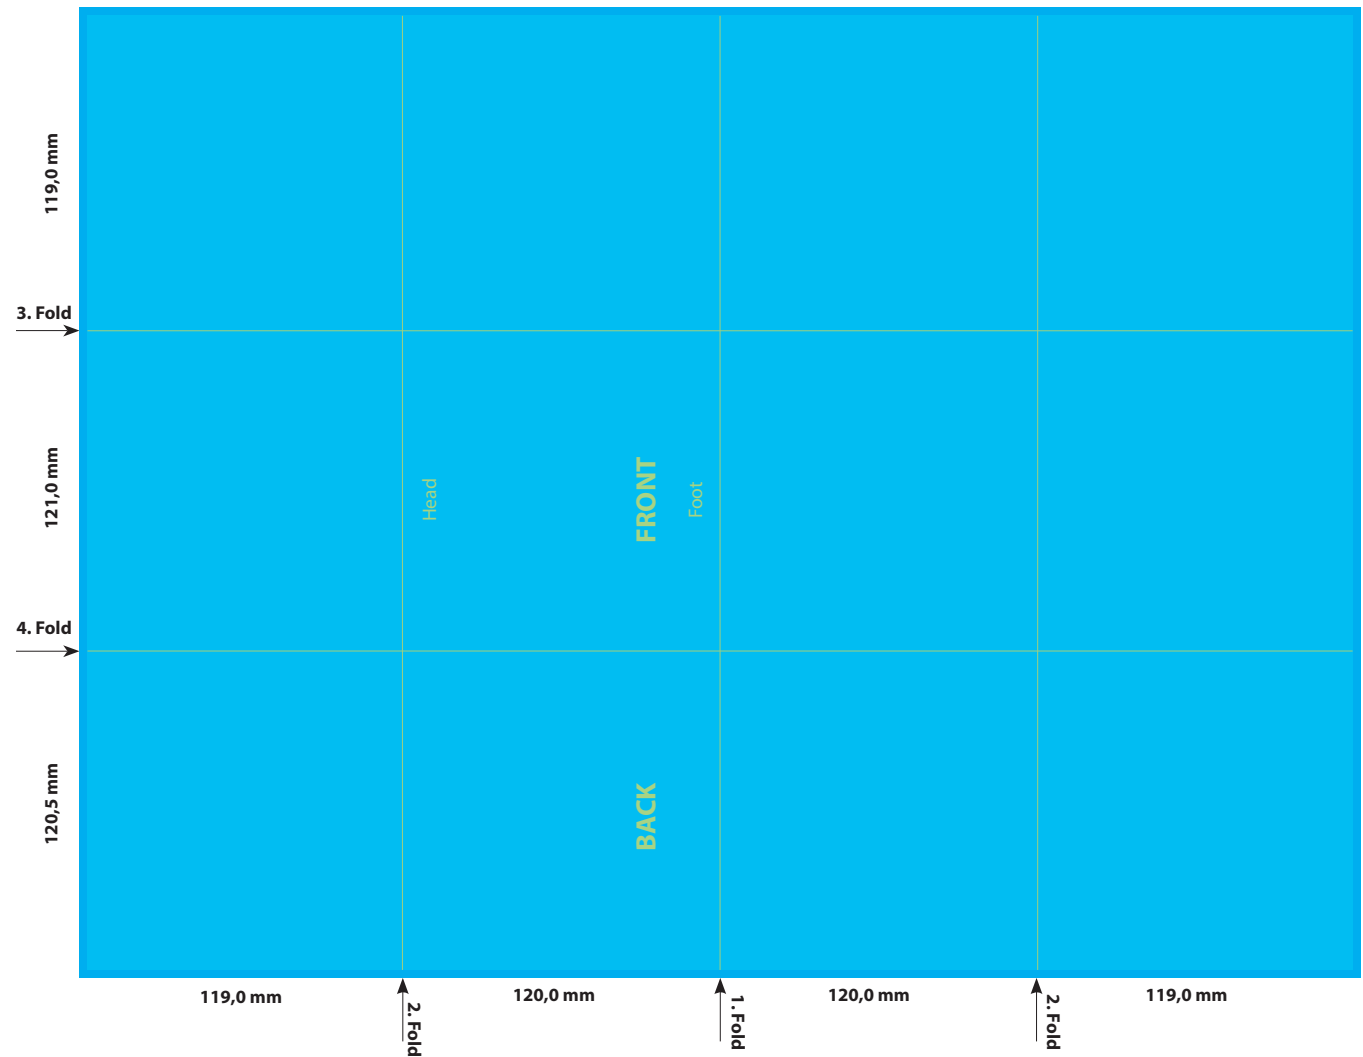

SPECIFICATION

POSTERBOOKLET - 24 PAGES

DOUBLE PARALLEL WRAP FOLD V1

Please consider the general printing specifications and the general product information.

Formats

Exclusively PDF, JPG, TIFF-Files

File-format/Bleed

Important information such as images and texts which are not intended to be cut off need to be placed 3-4 mm away from the border of the page.

3 mm bleed

Crop marks are not necessary!

Resolution

Images should at least have a resolution of 300 dpi.

Color/Color spectrum

Exclusively CMYK or greyscales

Fonts

Avoid the usage of fonts under 5 pt.
All fonts must be embedded or converted into outlines.

Illustrations are scaled to 35%.

FILE-FORMAT
WITH BLEED
484,0 x 366,5 mm

ENDFORMAT (E)
121 x 120 mm