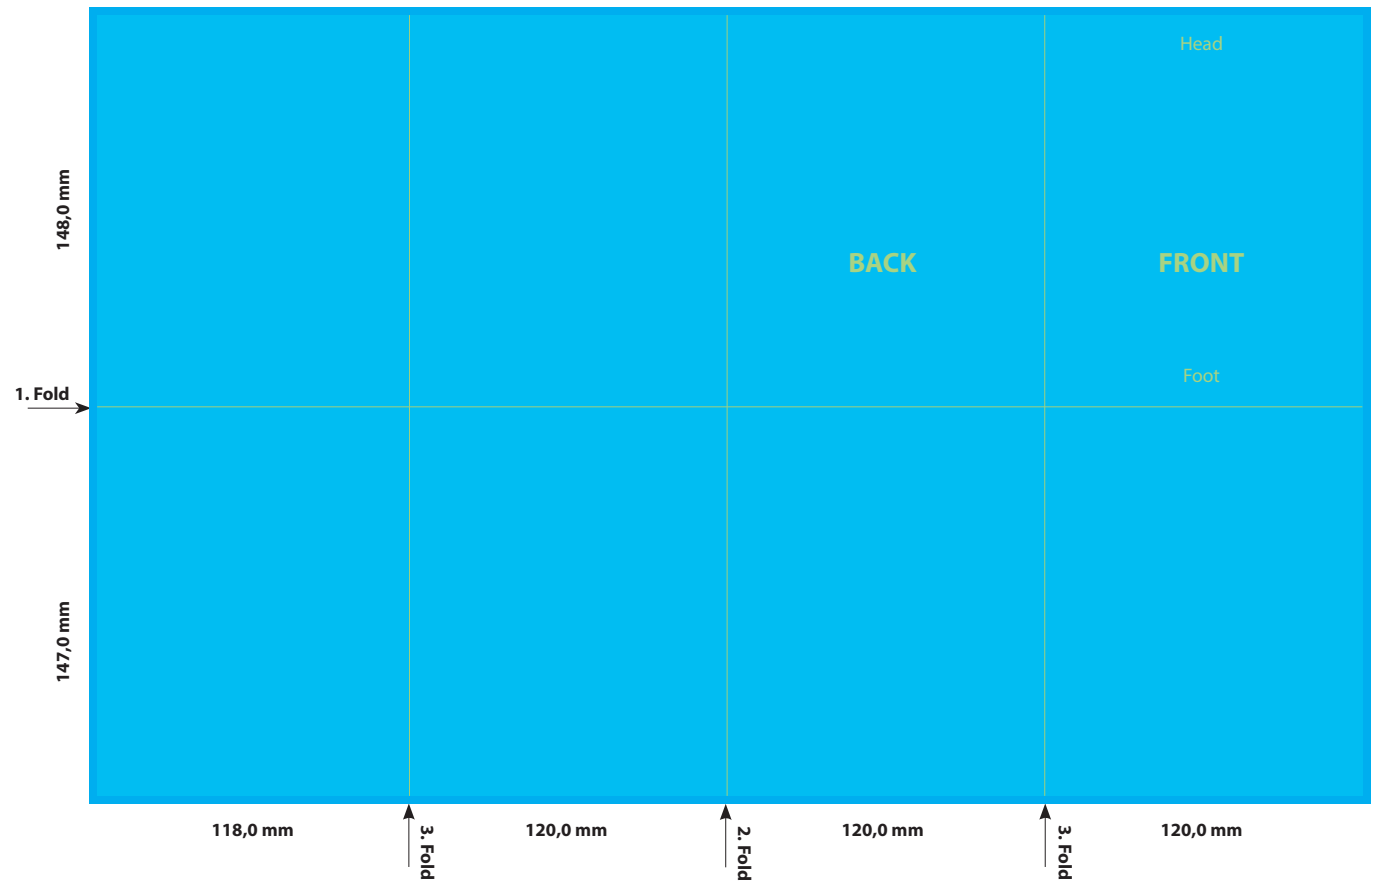

File-format/Bleed

Important information such as images and texts which are not intended to be cut off need to be placed 3-4 mm away from the border of the page.

3 mm bleed

Crop marks are not necessary!

Resolution

Images should at least have a resolution of 300 dpi.

Color/Color spectrum

Exclusively CMYK or grayscales

Fonts

Avoid the usage of fonts under 5 pt.
All fonts must be embedded or converted into outlines.

Illustrations are scaled to 35%.

FILE-FORMAT
WITH BLEED
484 x 301 mm

ENDFORMAT (E)
120 x 148 mm