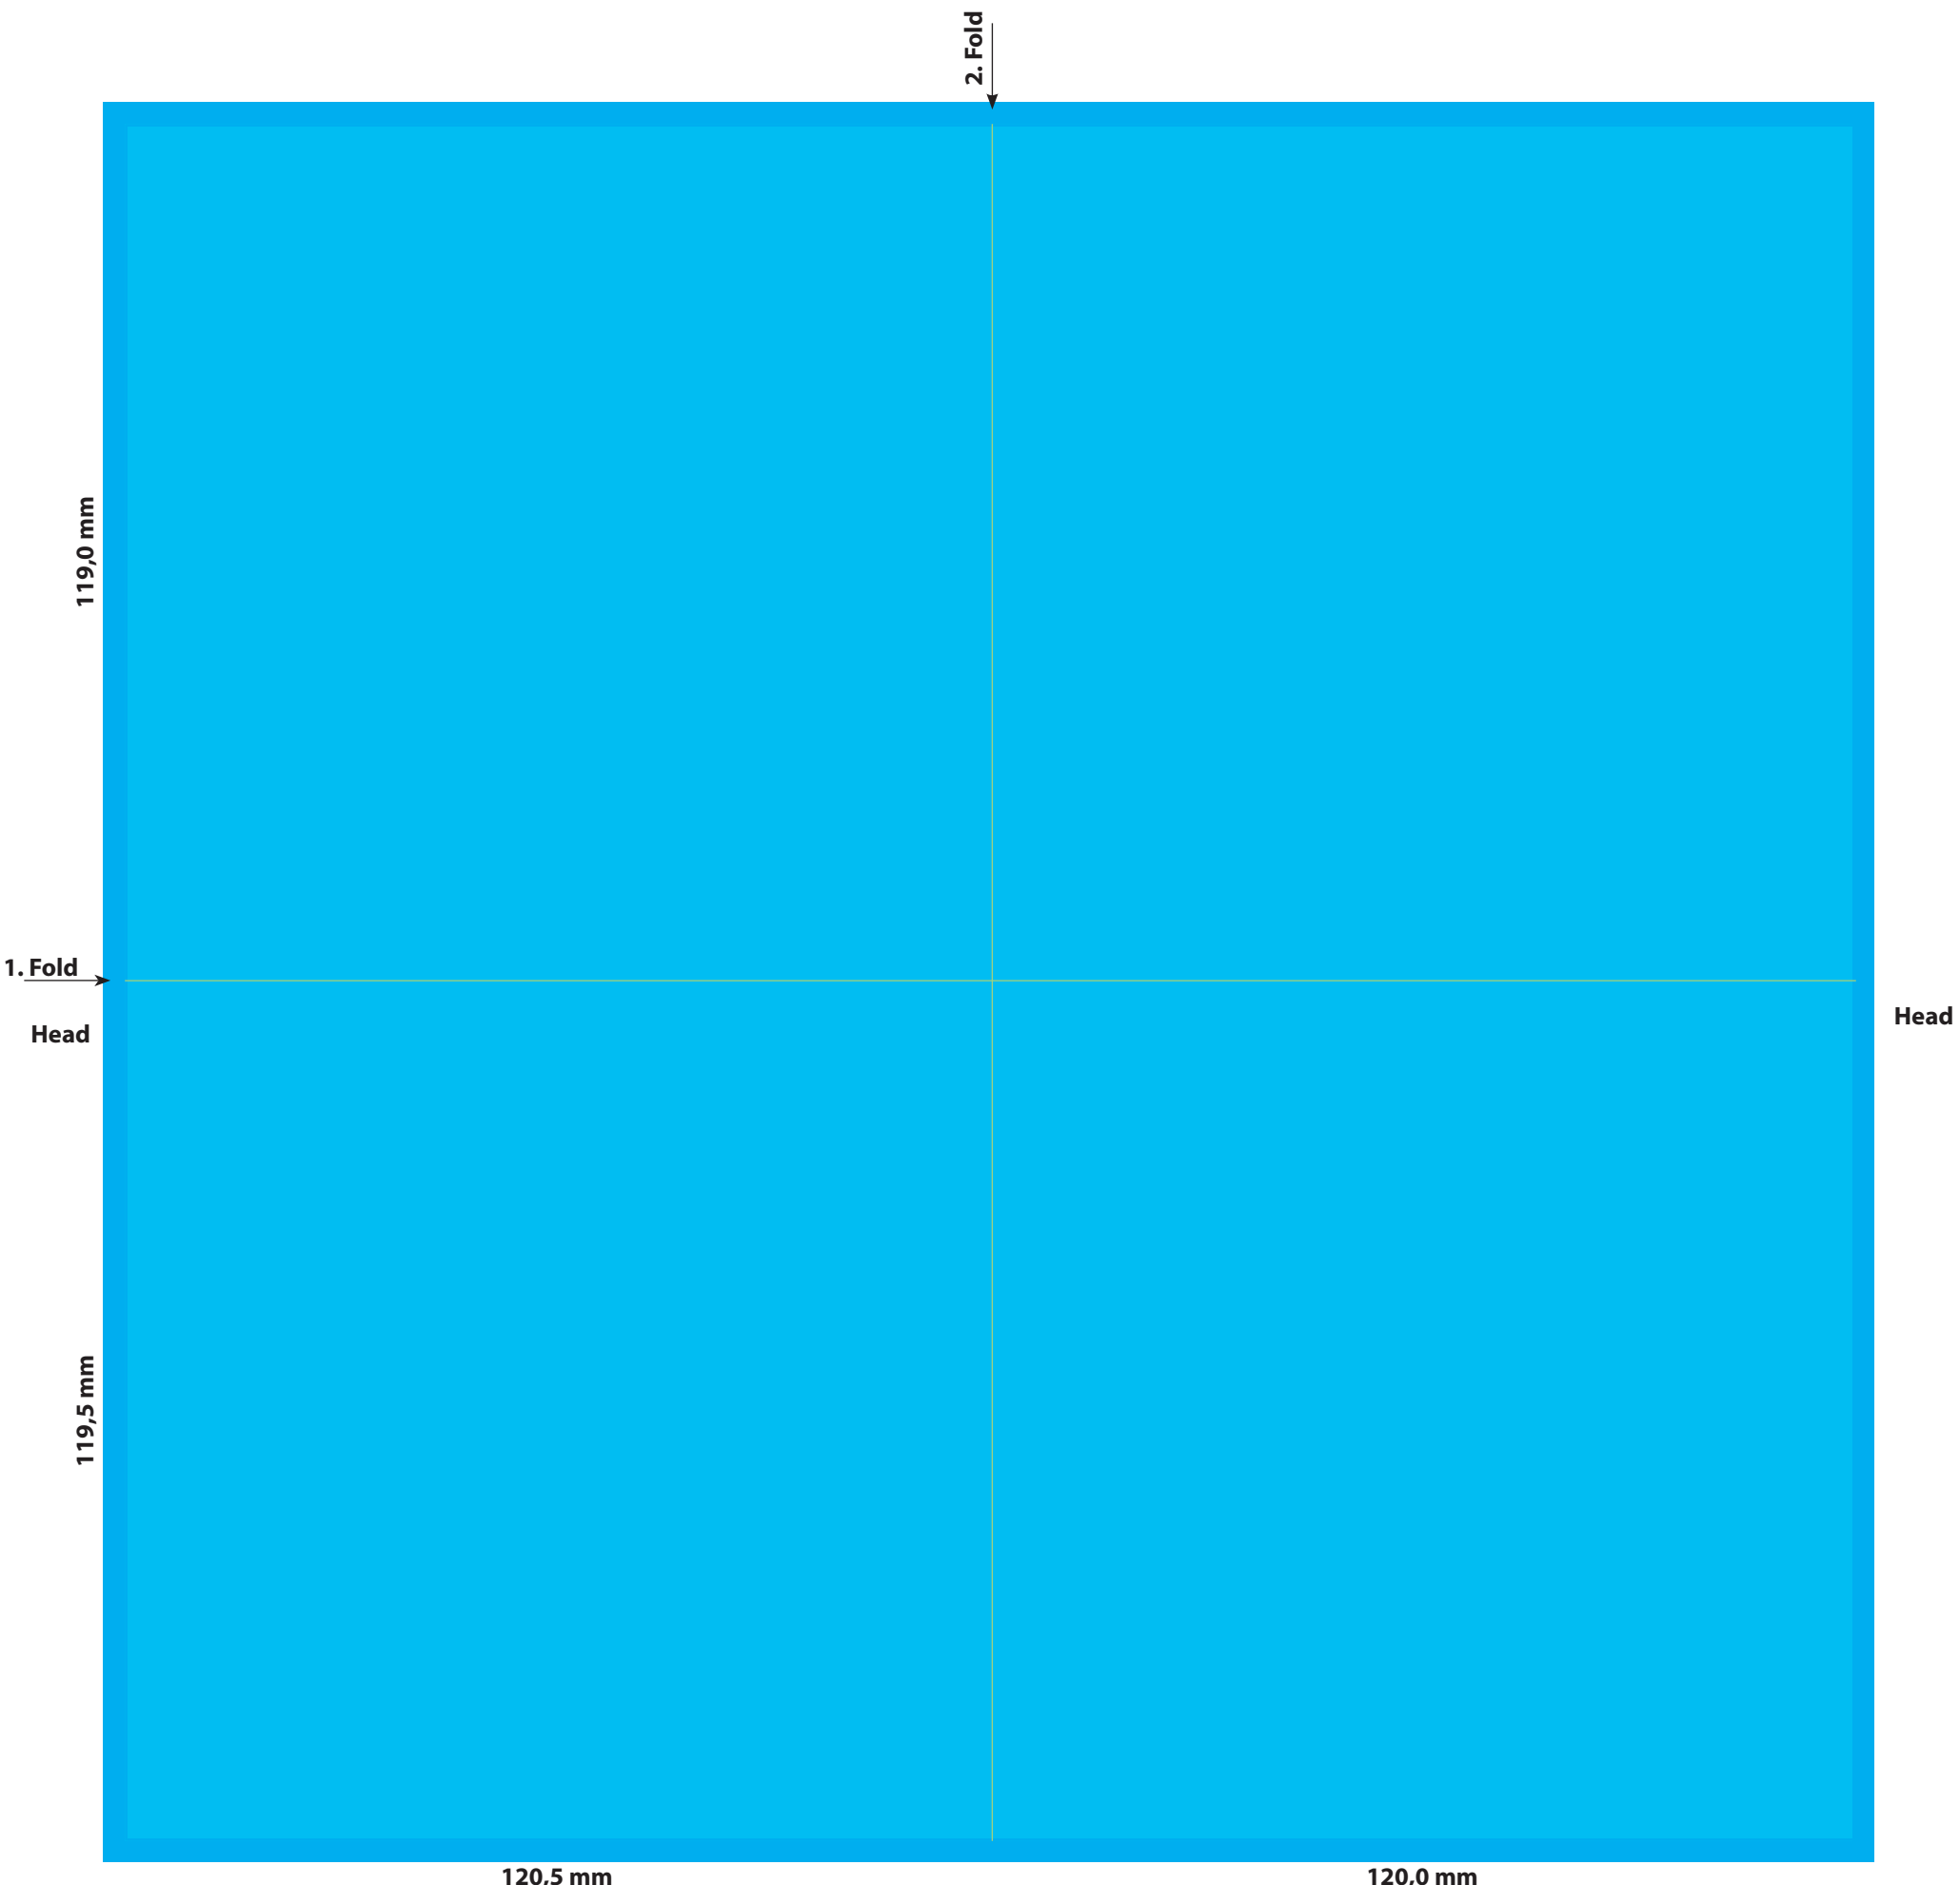

2. Fold

119,0 mm

1. Fold

Head

Head

119,5 mm

BACK

FRONT

120,0 mm

120,5 mm

2. Fold

1. Fold

Head

Head

119,0 mm

119,5 mm

120,5 mm

120,0 mm