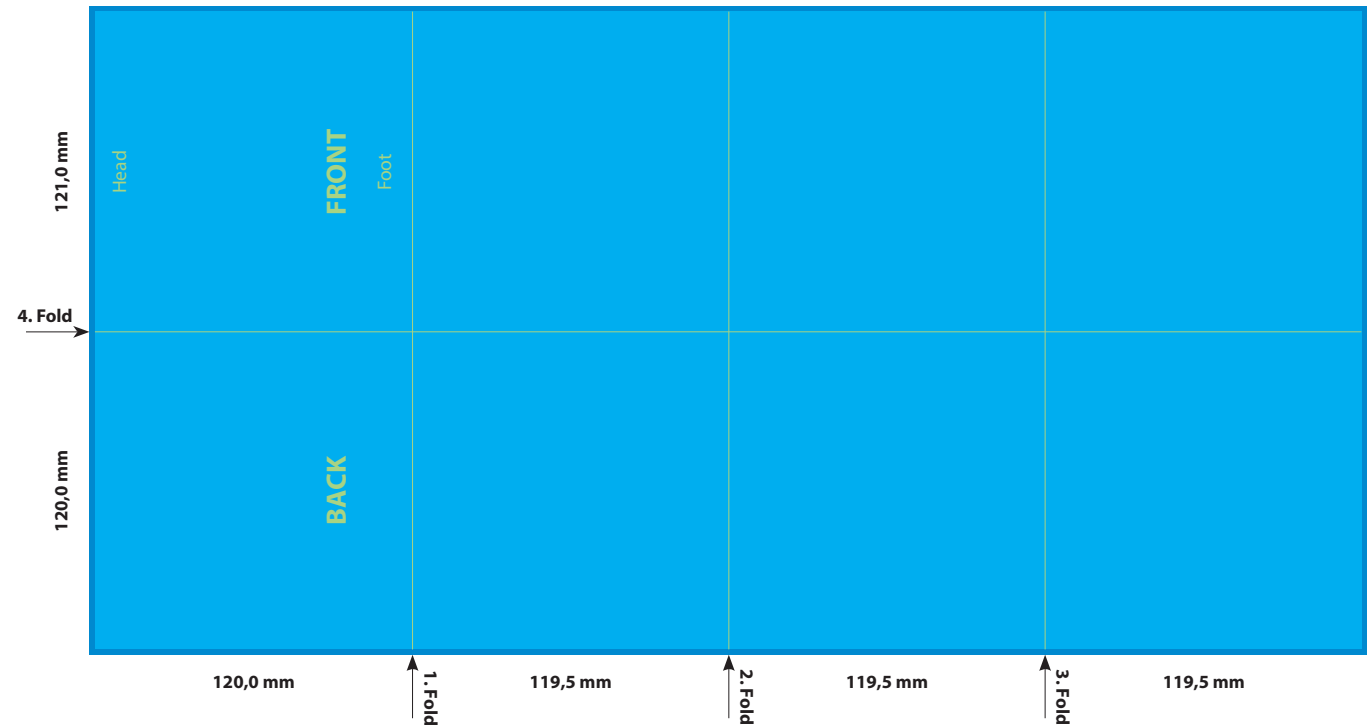

SPECIFICATION

POSTERBOOKLET - 16 PAGES

LEPORELLO CROSS FOLD V1

Please consider the general printing specifications and the general product information.

Formats

Exclusively PDF, JPG, TIFF-Files

File-format/Bleed

Important information such as images and texts which are not intended to be cut off need to be placed 3-4 mm away from the border of the page.

3 mm bleed

Crop marks are not necessary!

Resolution

Images should at least have a resolution of 300 dpi.

Color/Color spectrum

Exclusively CMYK or greyscales

Fonts

Avoid the usage of fonts under 5 pt.
All fonts must be embedded or converted into outlines.

FILE-FORMAT
WITH BLEED
484,5 x 247 mm

ENDFORMAT (E)
121 x 120 mm

Illustrations are scaled to 35%.