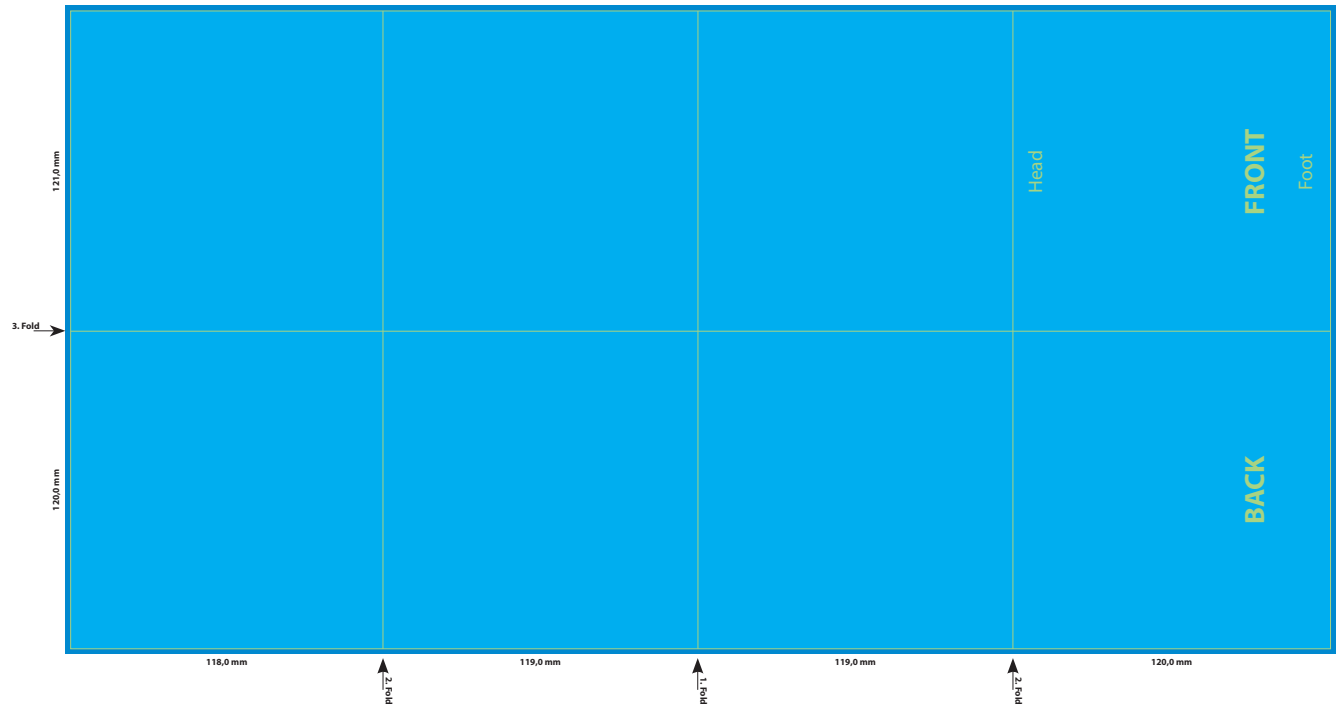

SPECIFICATION

POSTERBOOKLET - 16 PAGES

PARALLEL CENTER FOLD CROSS BREAK

Please consider the general printing specifications and the general product information.

Formats

Exclusively PDF, JPG, TIFF-Files

File-format/Bleed

Important information such as images and texts which are not intended to be cut off need to be placed 3-4 mm away from the border of the page.

3 mm bleed

Crop marks are not necessary!

Resolution

Images should at least have a resolution of 300 dpi.

Color/Color spectrum

Exclusively CMYK or grayscales

Fonts

Avoid the usage of fonts under 5 pt.
All fonts must be embedded or converted into outlines.

Illustrations are scaled to 35%.

FILE-FORMAT
WITH BLEED
482 x 247 mm

ENDFORMAT (E)
121 x 120 mm