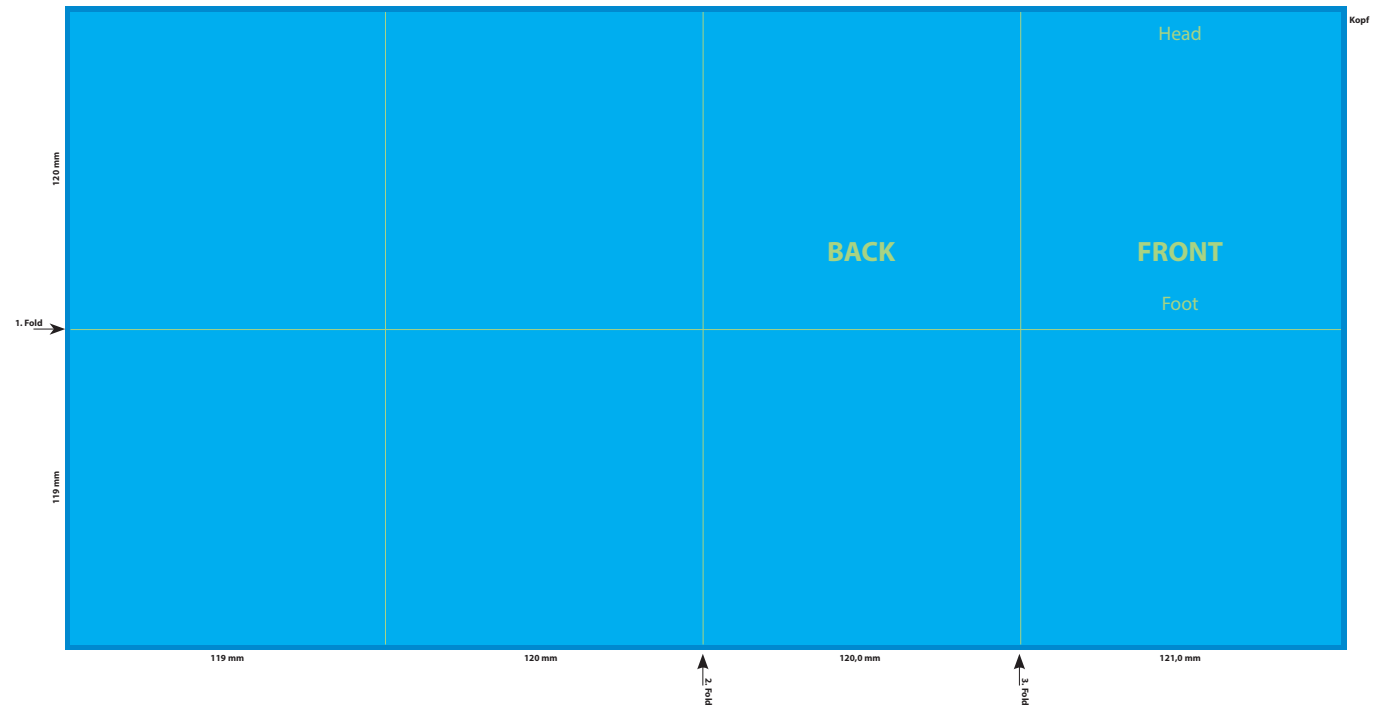

SPECIFICATION

POSTERBOOKLET - 16 PAGES

CROSS BREAK PARALLEL CENTER FOLD

Please consider the general printing specifications and the general product information.

Formats

Exclusively PDF, JPG, TIFF-Files

File-format/Bleed

Important information such as images and texts which are not intended to be cut off need to be placed 3-4 mm away from the border of the page.

3 mm bleed

Crop marks are not necessary!

Resolution

Images should at least have a resolution of 300 dpi.

Color/Color spectrum

Exclusively CMYK or grayscales

Fonts

Avoid the usage of fonts under 5 pt.
All fonts must be embedded or converted into outlines.

FILE-FORMAT
WITH BLEED
486 x 245 mm

ENDFORMAT (E)
121 x 120 mm

Illustrations are scaled to 35%.