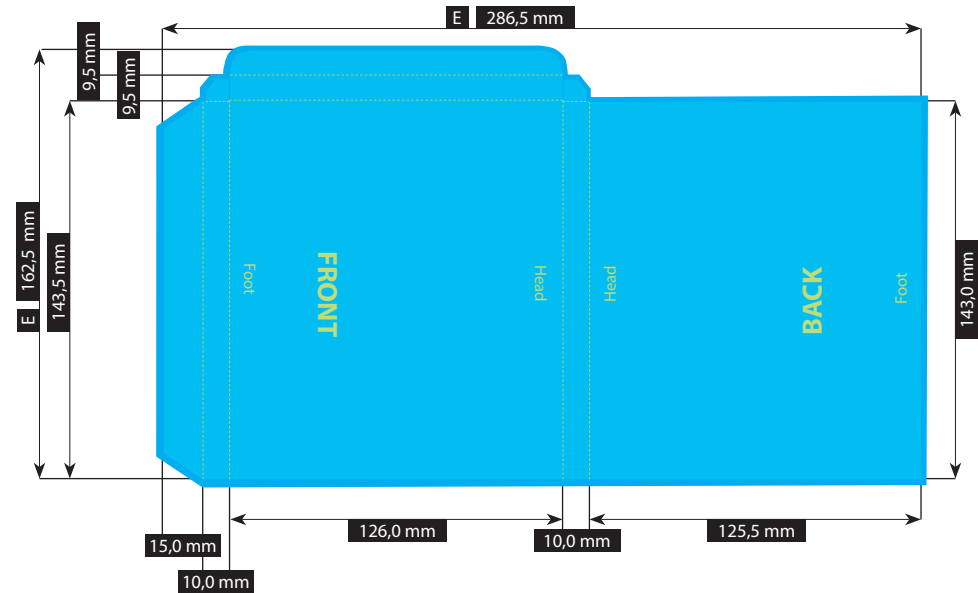

# SPEZIFICATION

SLIPCASE 126 X 143,5 MM

10 MM SPINE

Please consider the general printing specifications and the general product information.

## Resolution

Images should at least have a resolution of 300 dpi.

## Fonts

Avoid the usage of fonts under 5 pt.  
All fonts must be embedded or converted into outlines.

Illustrations are scaled to 35%.

FILE-FORMAT  
WITH BLEED  
292,5 x 168,5 mm

ENDFORMAT (E)  
286,5 x 162,5 mm