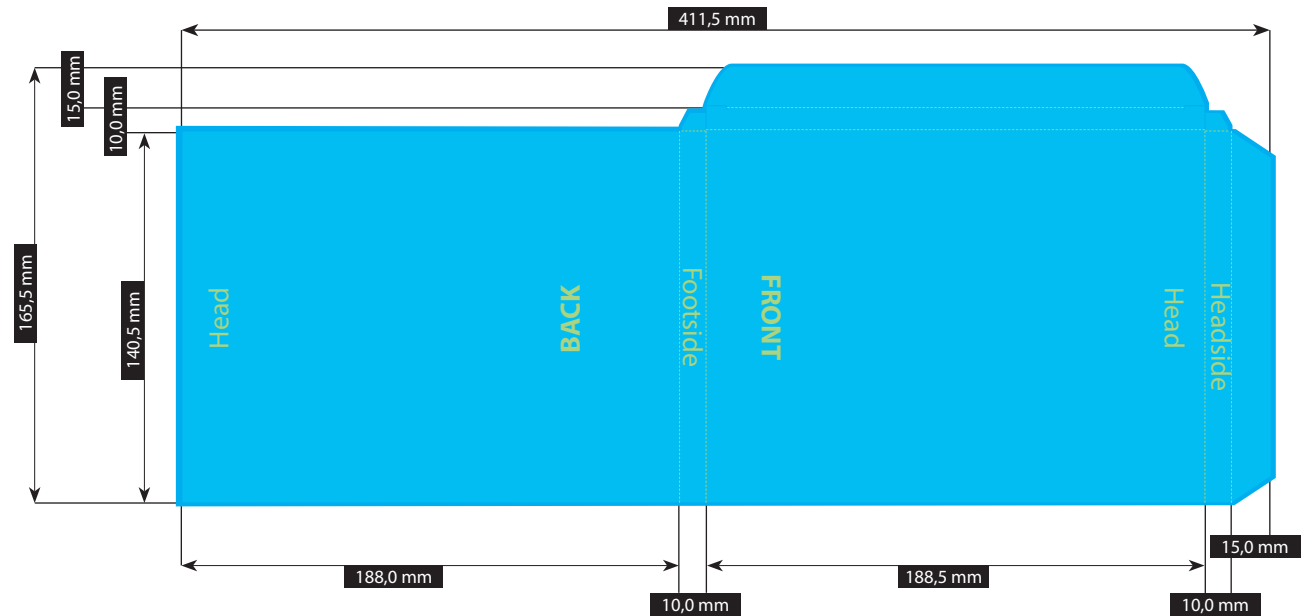

SPECIFICATION

SLIPCASE FOR DVD PAC VER021 · 10 MM SPINE

Please consider the general printing specifications and the general product information.

Formats

Exclusively PDF, JPG, TIFF-Files

File-format/Bleed

Important information such as images and texts which are not intended to be cut off need to be placed 3-4 mm away from the border of the page.

3 mm bleed

Crop marks are not necessary!

Resolution

Images should at least have a resolution of 300 dpi.

Color/Color spectrum

Exclusively CMYK or grayscales

Fonts

Avoid the usage of fonts under 5 pt.
All fonts must be embedded or converted into outlines.

Illustrations are scaled to 35%.

FILE-FORMAT
WITH BLEED
417,5 x 171,5 mm

ENDFORMAT (E)
4115 x 165,5 mm

VER207

Stand: 01/2024