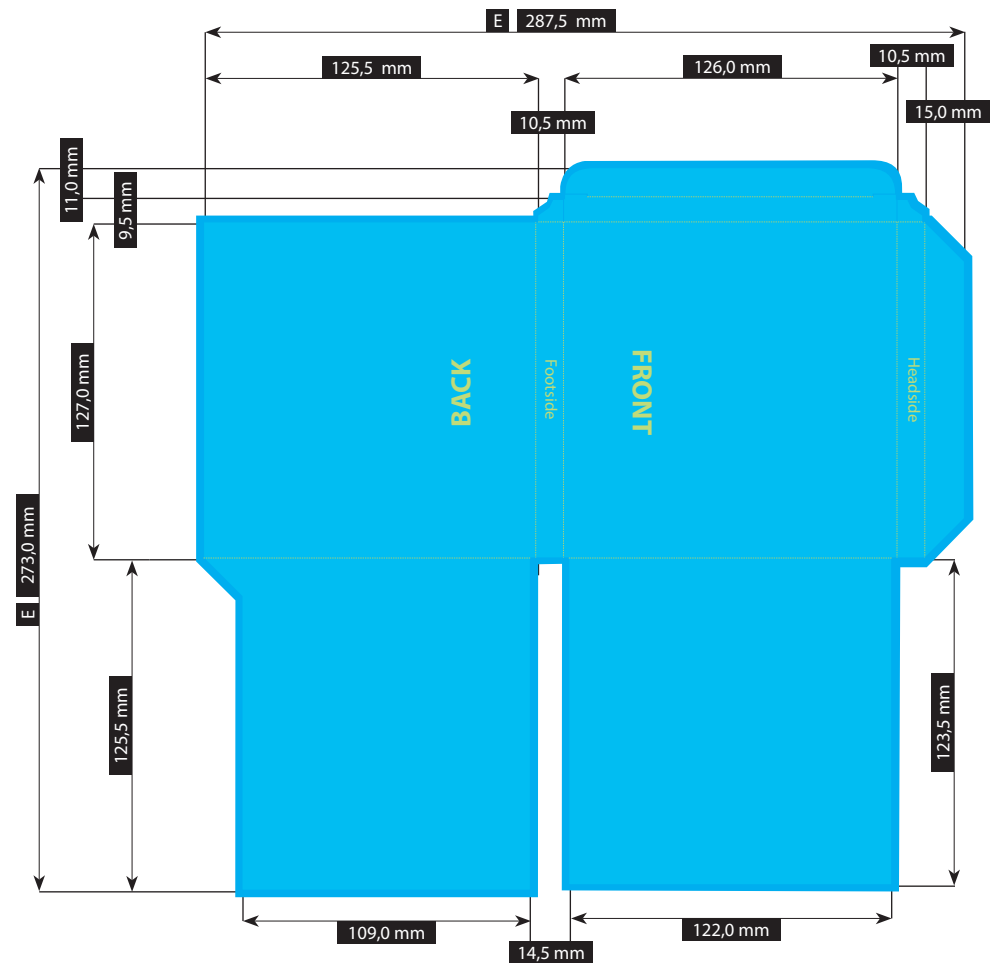

SPEZIFICATION

SLIPCASE FOR 4 CARDBOARDS 126 X 127,5 MM

10,5 MM SPINE

Please consider the general printing specifications and the general product information.

Formats

Exclusively PDF, JPG, TIFF-Files

File-format/Bleed

Important information such as images and texts which are not intended to be cut off need to be placed 3-4 mm away from the border of the page.

3 mm bleed

Crop marks are not necessary!

Resolution

Images should at least have a resolution of 300 dpi.

Color/Color spectrum

Exclusively CMYK or grayscales

Fonts

Avoid the usage of fonts under 5 pt.
All fonts must be embedded or converted into outlines.

Illustrations are scaled to 35%.

FILE-FORMAT
WITH BLEED
393,5 x 279,0 mm

ENDFORMAT (E)
387,5 x 273,0 mm

VER146.1

Stand: 12/2023