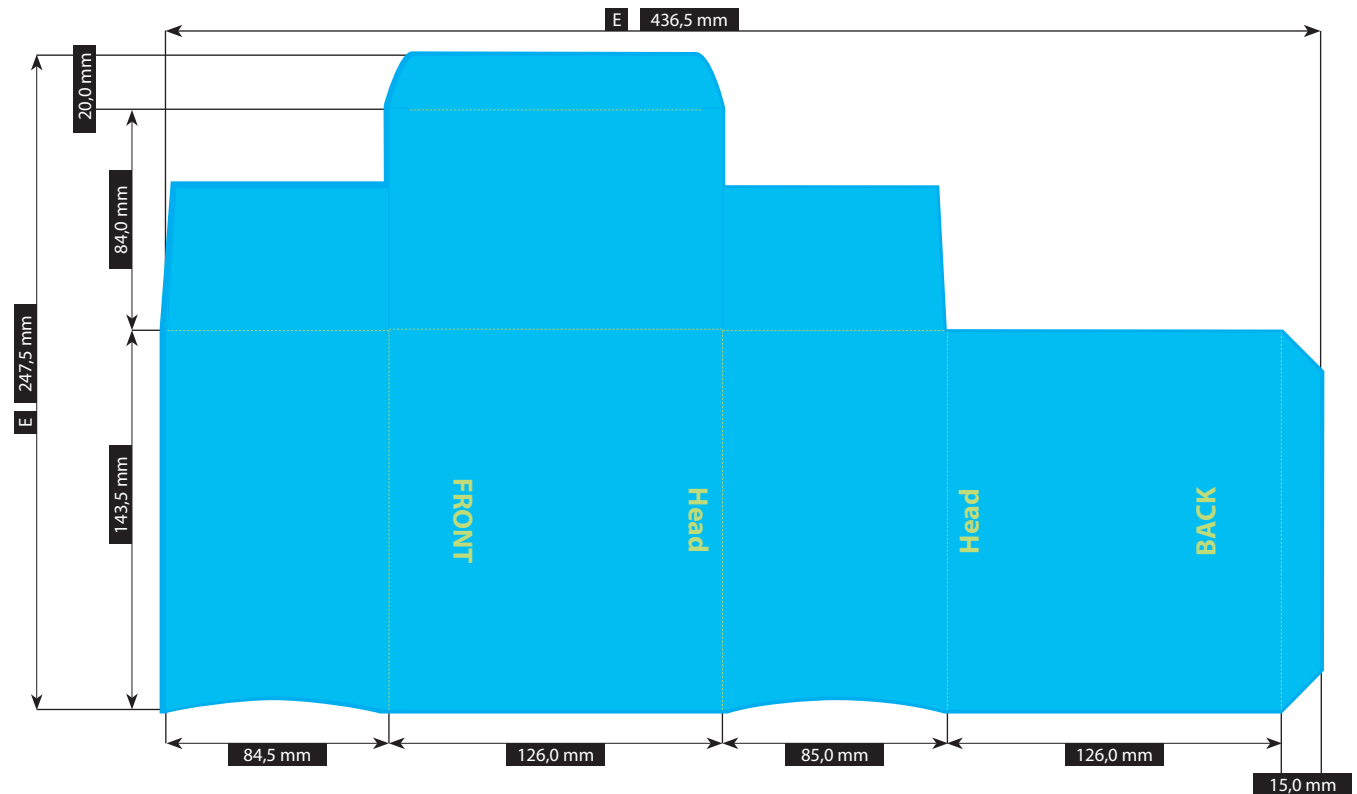

SPECIFICATION

SLIPCASE FOR 8 Jewelboxes

143,5 X 126 MM

Please consider the general printing specifications and the general product information.

Formats

Exclusively PDF, JPG, TIFF-Files

File-format/Bleed

Important information such as images and texts which are not intended to be cut off need to be placed 3-4 mm away from the border of the page.

3 mm bleed

Crop marks are not necessary!

Resolution

Images should at least have a resolution of 300 dpi.

Color/Color spectrum

Exclusively CMYK or grayscales

Fonts

Avoid the usage of fonts under 5 pt.
All fonts must be embedded or converted into outlines.

Illustrations are scaled to 35%.

FILE-FORMAT
WITH BLEED
442,5 x 253,5 mm

ENDFORMAT (E)
330,5 x 194,5 mm
436,5 x 247,5 mm