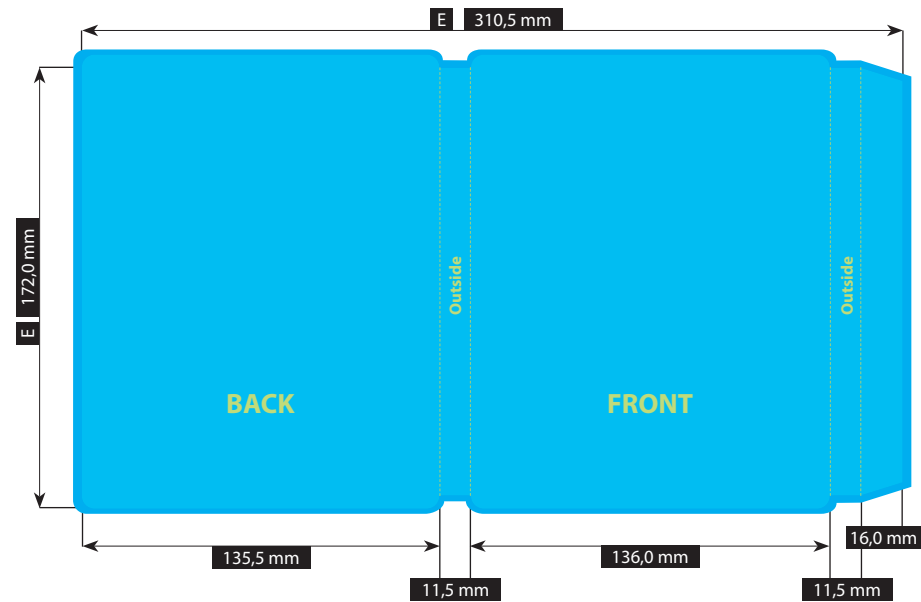

# SPECIFICATION

BLURAY O-CARD 136 X 172 MM

FOR 1 STANDARD BOX WITH 11 MM SPINE

Please consider the general printing specifications and the general product information.

## File-format/Bleed

Important information such as images and texts which are not intended to be cut off need to be placed 3-4 mm away from the border of the page.

**3 mm bleed**

Crop marks are not necessary!

## Resolution

Images should at least have a resolution of 300 dpi.

## Fonts

Avoid the usage of fonts under 5 pt.  
All fonts must be embedded or converted into outlines.

Illustrations are scaled to 35%.

FILE-FORMAT  
WITH BLEED  
316,5 x 178,0 mm

ENDFORMAT (E)  
310,5 x 172,0 mm