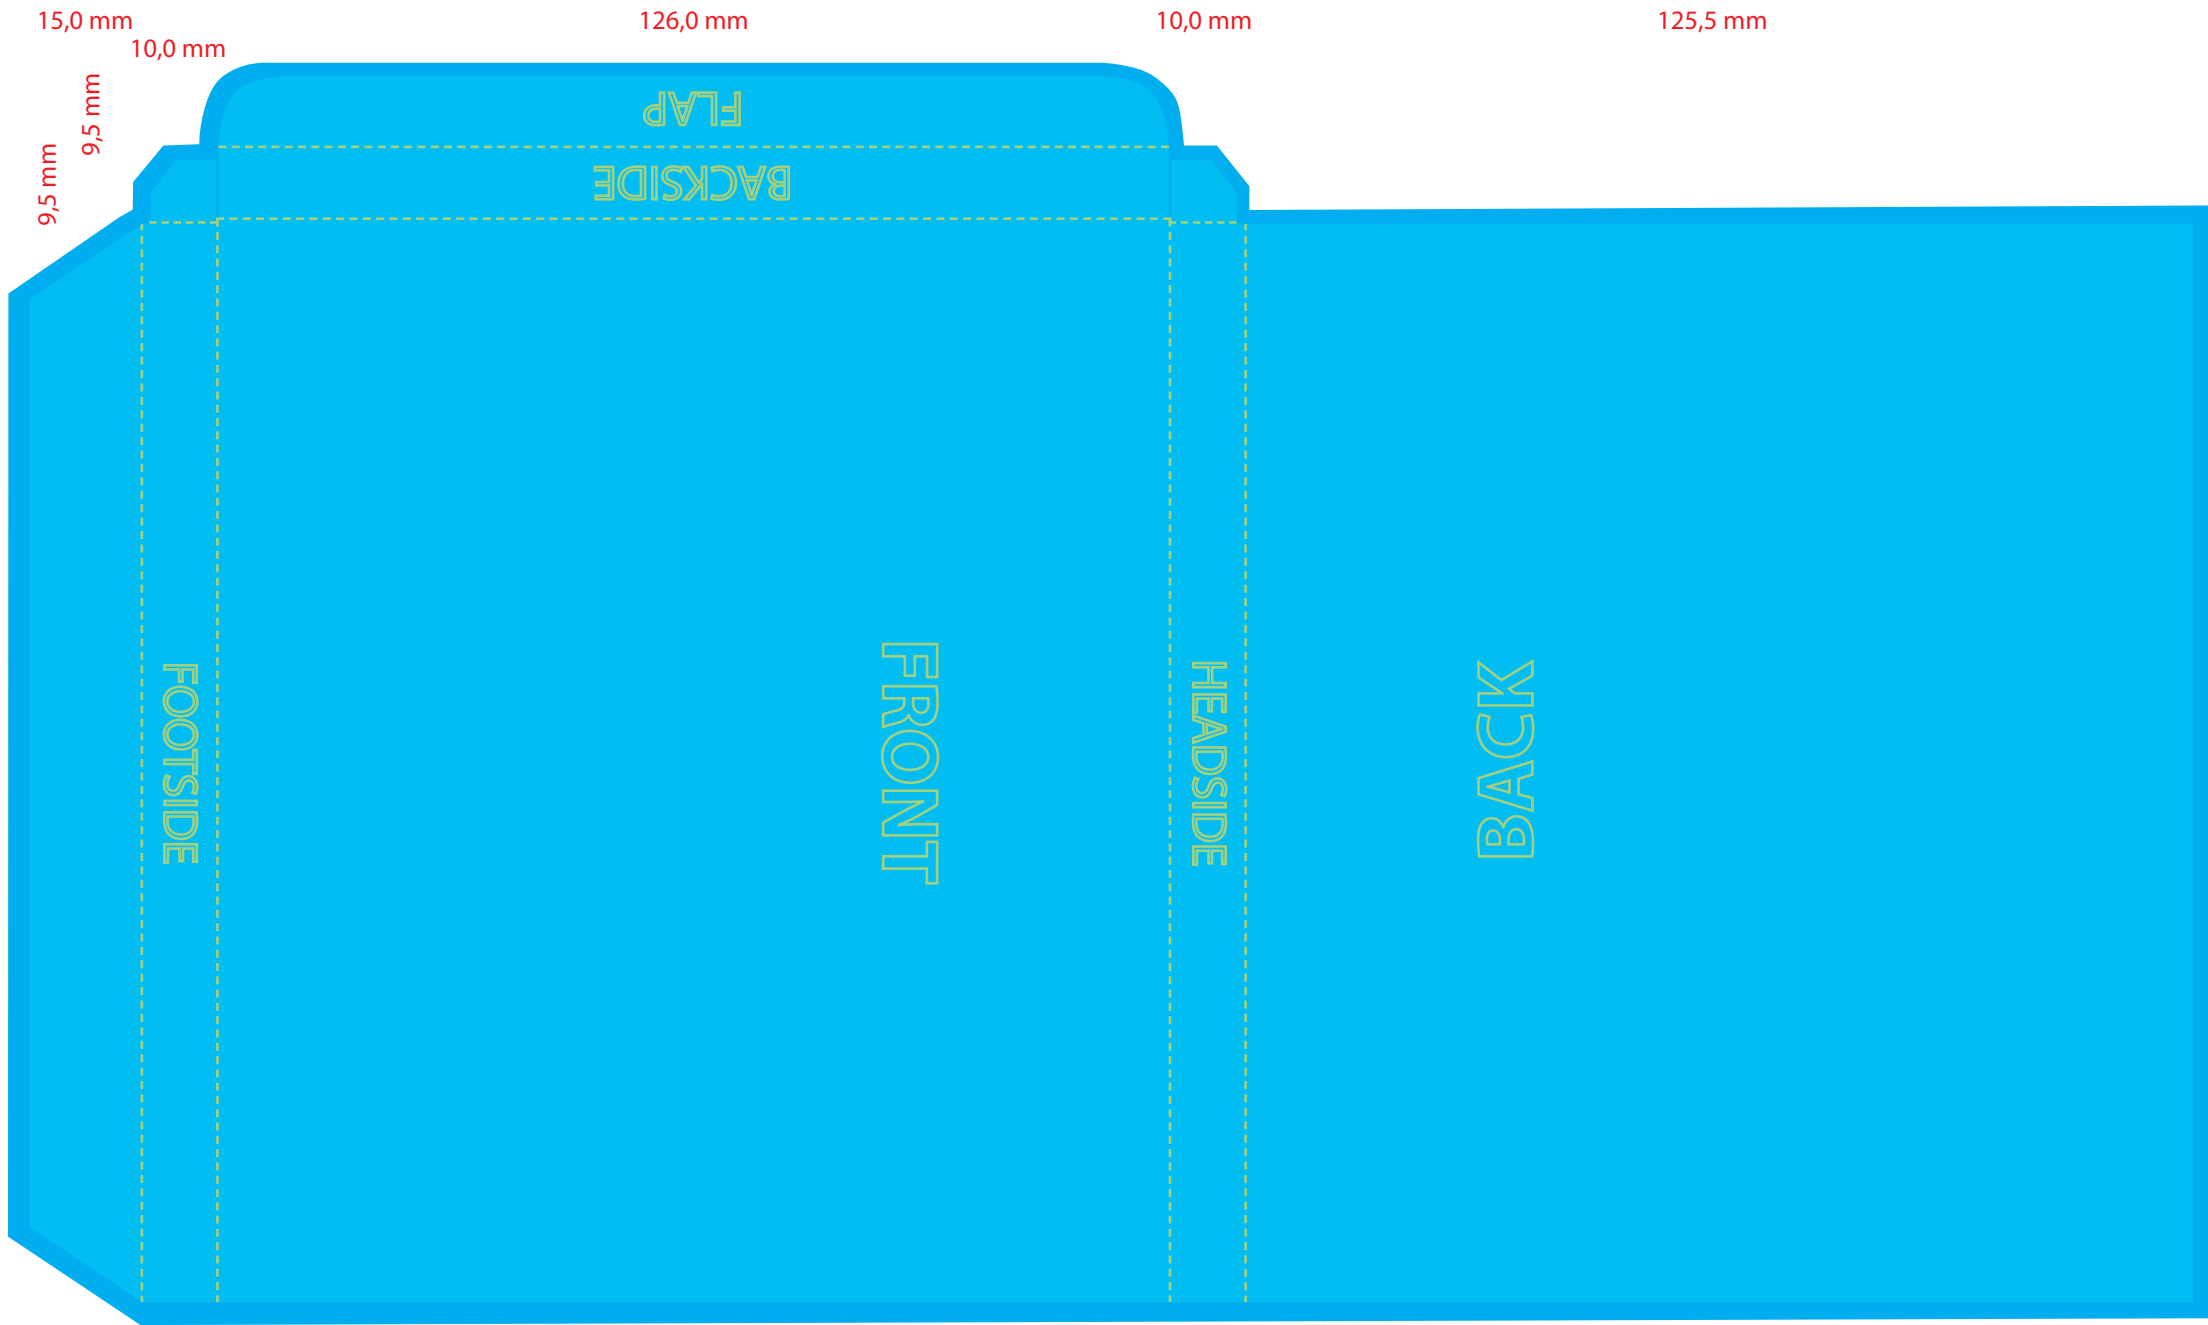

143,5 mm

15,0 mm

126,0 mm

10,0 mm

125,5 mm

9,5 mm  
9,5 mm

10,0 mm

FLAP

BACKSIDE

FOOTSIDE

FRONT

HEADSIDE

BACK

143,0 mm