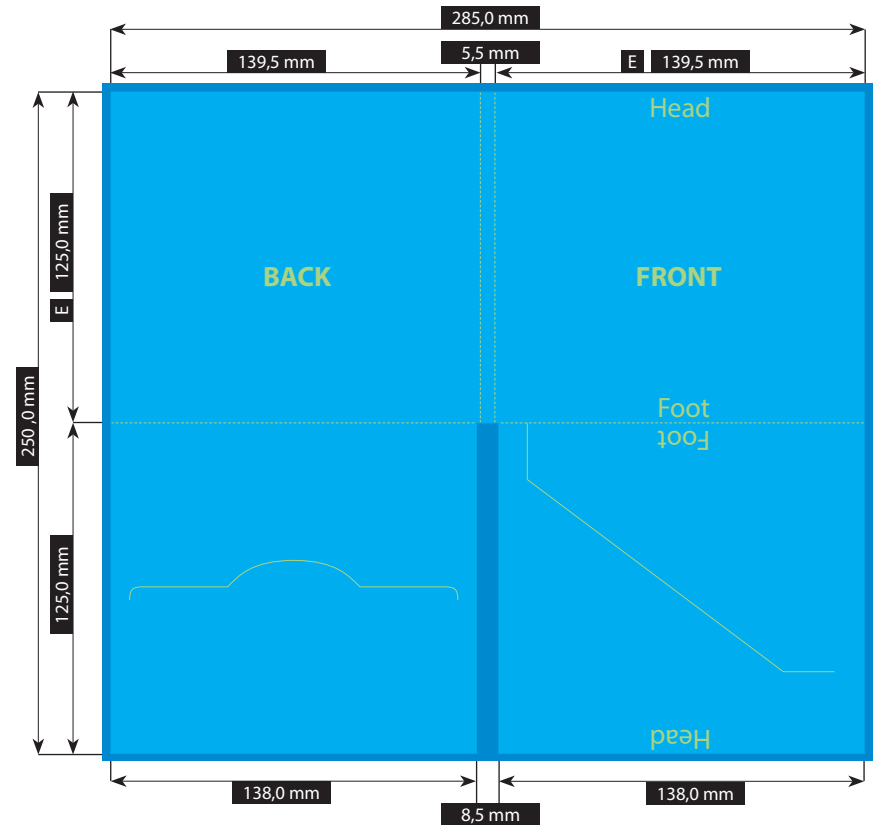

SPECIFICATION

CD-PAC · 4 PAGES

CD-SLOT ON THE RIGHT · WITH DIAGONAL BOOKLET-SLOT · 6 MM SPINE

Please consider the general printing specifications and the general product information.

Formats

Exclusively PDF, JPG, TIFF-Files

File-format/Bleed

Important information such as images and texts which are not intended to be cut off need to be placed 3-4 mm away from the border of the page.

3 mm bleed

Crop marks are not necessary!

Resolution

Images should at least have a resolution of 300 dpi.

Color/Color spectrum

Exclusively CMYK or grayscales

Fonts

Avoid the usage of fonts under 5 pt.
All fonts must be embedded or converted into outlines.

Illustrations are scaled to 35%.

FILE-FORMAT
WITH BLEED
291 x 256 mm

ENDFORMAT (E)
139,5 x 125 mm