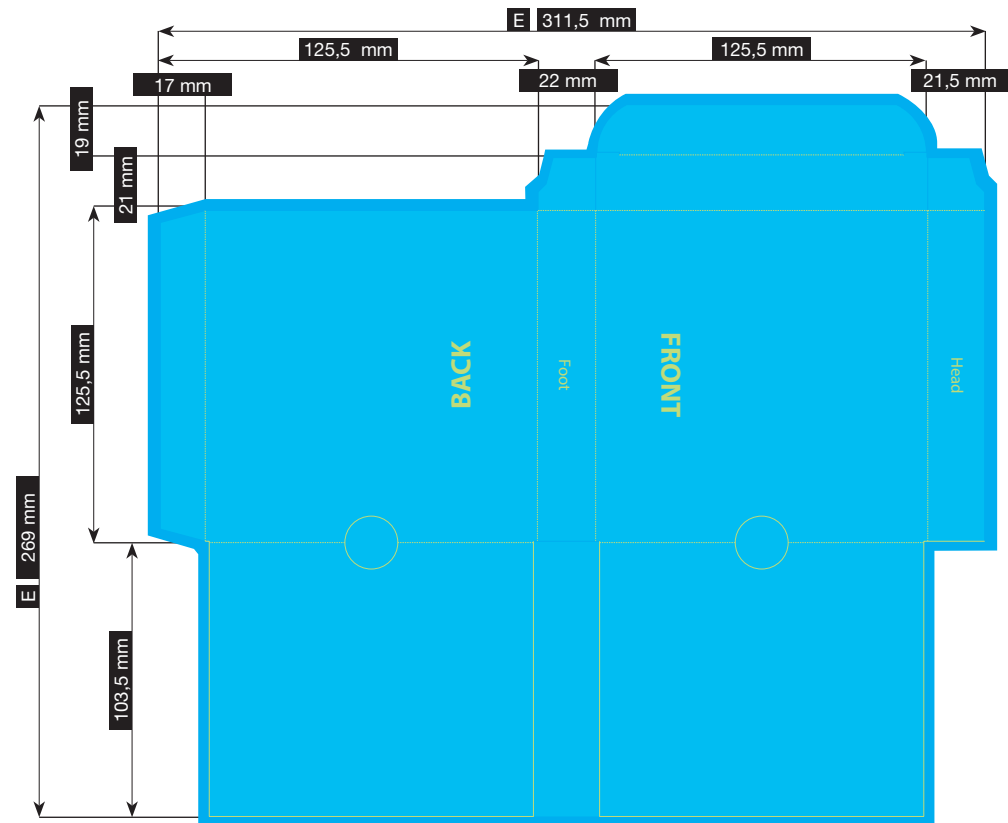

SPEZIFIKATION

SCHUBER FOR 10 CARDBOARDS WITH GRIP HOLE · 22 MM SPINE 125,5 x 125,5 MM

Please consider the general printing specifications and the general product information.

Formats

Exclusively PDF, JPG, TIFF-Files

File-format/Bleed

Important information such as images and texts which are not intended to be cut off need to be placed 3-4 mm away from the border of the page.
3 mm bleed

Crop marks are not necessary!

Resolution

Images should at least have a resolution of 300 dpi.

Color/Color spectrum

Exclusively CMYK or grayscales

Fonts

Avoid the usage of fonts under 5 pt.
All fonts must be embedded or converted into outlines.

Illustrations are scaled to 35%.

FILE-FORMAT
WITH BLEED
317,5 x 275 mm

ENDFORMAT (E)
311,5 x 269 mm