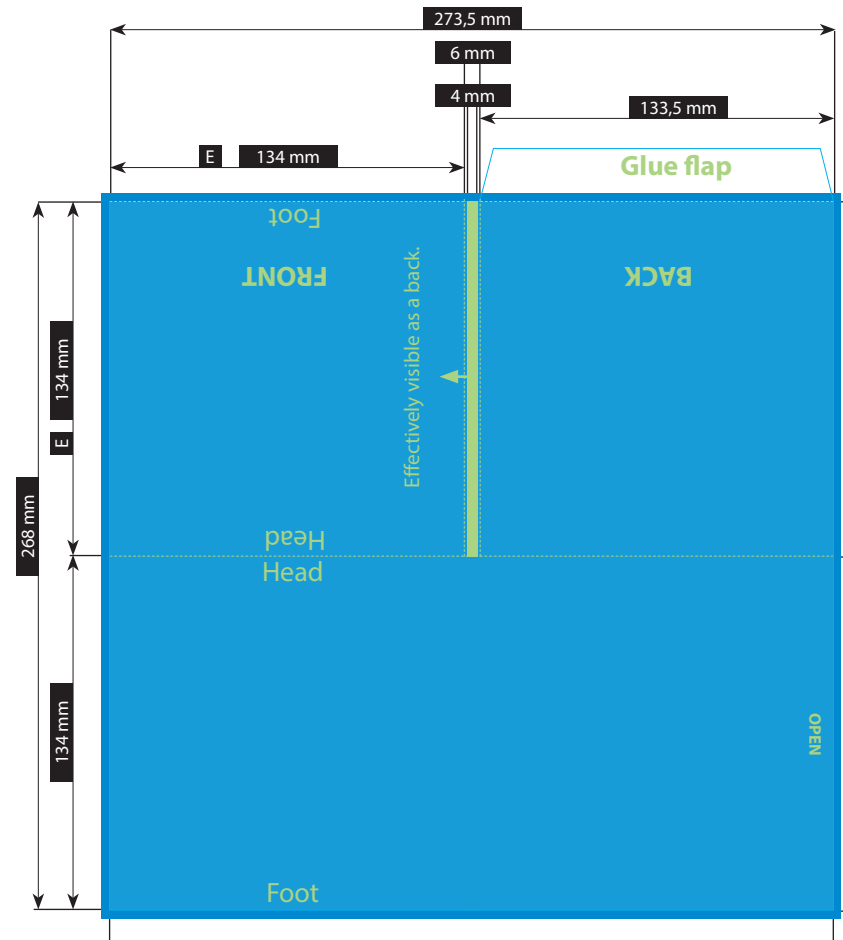

SPECIFICATION

CD-POCKET · 4 PAGES

REMUS SPIEN · SEPARATE GROOVING · 1 POCKETS ON THE RIGHT OPEN OUTSIDE · BACK-SPINE WILL NOT BE PUNCHED OUT · 134 X 134 MM

Please consider the general printing specifications and the general product information.

Formats

Exclusively PDF, JPG, TIFF-Files

File-format/Bleed

Important information such as images and texts which are not intended to be cut off need to be placed 3-4 mm away from the border of the page.

3 mm bleed

Crop marks are not necessary!

Resolution

Images should at least have a resolution of 300 dpi.

Color/Color spectrum

Exclusively CMYK or greyscales

Fonts

Avoid the usage of fonts under 5 pt.
All fonts must be embedded or converted into outlines.

Illustrations are scaled to 35%.

FILE-FORMAT
WITH BLEED
279,5 x 274 mm

ENDFORMAT (E)
134 x 134 mm